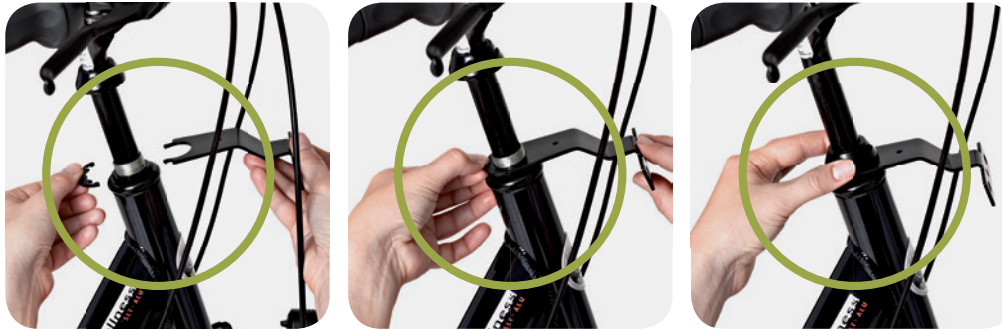

Making smart and functional products is in our DNA. This is evident from the introduction of our developed KF Adapter Plate, which makes every detachable handlebar bag and basket compatible with the Klickfix holder.

Removable Systems

B.

B. BASIL **KF ADAPTER PLATE**

70158 anthracite

Two Piece **Head Tube Holder**

The head tube holder is the traditional method for mounting a basket on a bicycle. However, it requires disassembling the handlebars and cables. Basil has developed a clever solution in the guise of the patented two part head tube holder. The holder is easy and quick to mount, and it's still safe and stable. Included with Boston and Boston XL. Available in two sizes: 22 mm and 25.4 mm Ø.