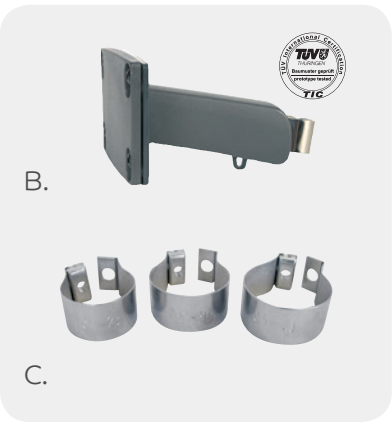

QUICK RELEASE

PERMANENTLY MOUNTED

Basil Flex System

The Basil Flex System is a smart system for luggage carriers with a spring clamp. With its adjustable hooks underneath the basket, the Flex System fits on a wide range of luggage carriers. Comes standard with the following baskets: Capri Flex, Capri Luxe II Flex, Corsica Luxe II Flex, Cadiz Flex, Cairo Luxe Flex, Concord XL Flex and Concord Luxe II Flex. These baskets cannot be used on luggage carriers without a spring clamp.

Basil BasSolid System

This system allows baskets to be fixed firmly to the luggage carrier with one easy move. It fits on E-bikes, includes a lock for extra security and comes with heightening elements for bikes with back lights that are higher than the luggage carrier. Comes standard with the following baskets: Cento BasSolid, Catu for luggage carriers 11-18 cm width.

Permanent System

For Non-removable bags and baskets

Permanent System 1 standard handlebar stem holder

Durable, easily mountable permanent holder for handlebar stems from 22 – 25.4 mm Ø.

A. PERMANENT-SYSTEM II
HANDLEBAR STEM
HOLDER EC
E-BIKE SUITABLE BASIL PATENT
70146 anthracite

Permanent System 2 luxury handlebar stem & head tube holder

Designer holder for permanent mounting on handlebar stem or head tube. Extendable in three positions, allowing a basket to be fit even on bicycles with a child's seat or a long Ahead. Standard delivery with stainless steel bands suitable for tubes from 22 – 26 mm Ø. Additional stainless steel bands are available for tubes from 26 – 40 mm Ø.