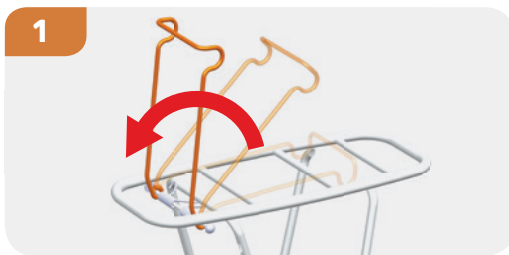

Basil **WSL System**

The patented WSL system ensures perfect mounting of our basket. The system consists of 4 ingenious feet that allow the basket to be mounted onto a wide range of luggage carriers in a safe and stable manner. The system is universal, the width and length can be adjusted, it fits onto various diameters of luggage carrier frames, it can be used in conjunction with batteries in the luggage carrier (E-bikes). Optional: it can be supplied with heightening elements that also allow the basket to be fitted onto carriers with raised fronts or backs.

Basil **Clever System**

What makes our Clever System so clever?

New

Whether you want to conveniently take your Bold basket with you into a shop or to firmly mount it to your carrier: Clever does what you want it to do. It's one single system that can be used in two ways. The removable option works with a spring clamp. Simply push the two hooks of your basket onto your carrier and fix the spring clamp onto it. The permanent system works with an extra set of hooks that are included in the Clever pack. Mount the extra hooks to the basket and turn the preassembled hooks 180 degrees. Then clasp the four hooks around the diagonal carrier bar and screw the four accompanying bolts firmly in place. Well done, you clever shrew. Now just stow and go.

QUICK RELEASE

PERMANENTLY MOUNTED

Basil Flex System

The Basil Flex System is a smart system for luggage carriers with a spring clamp. With its adjustable hooks underneath the basket, the Flex System fits on a wide range of luggage carriers. Comes standard with the following baskets: Capri Flex, Capri Luxe II Flex, Corsica Luxe II Flex, Cadiz Flex, Cairo Luxe Flex, Concord XL Flex and Concord Luxe II Flex. These baskets cannot be used on luggage carriers without a spring clamp.