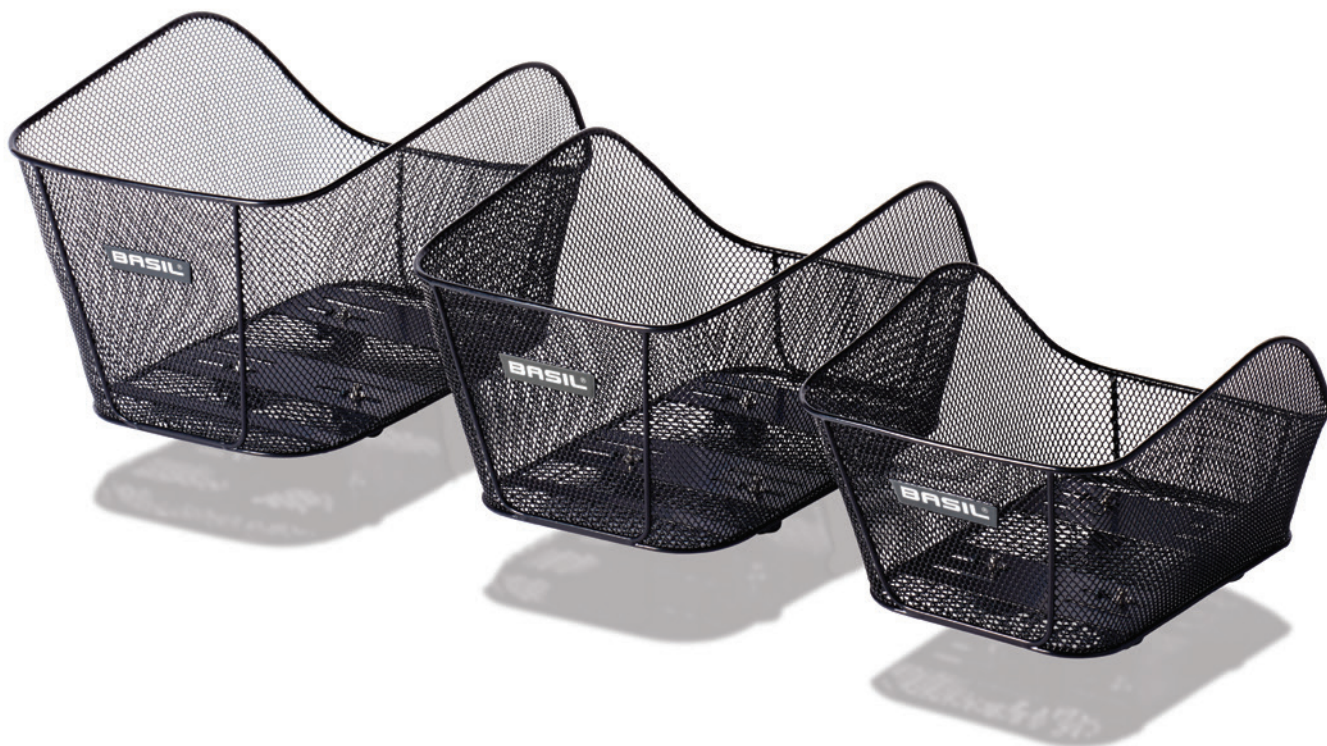

Design lovers, the new State of the art,