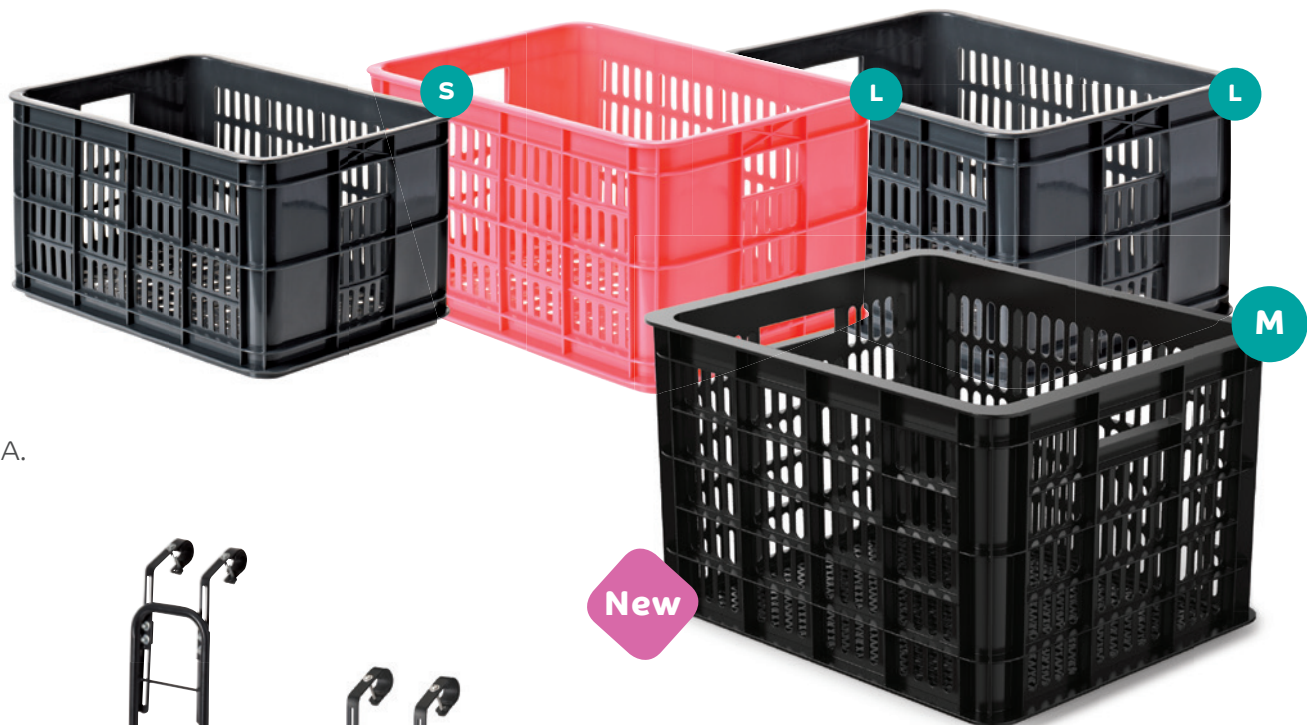

A.

B.

C.

Basilicious!
Transform your shopping bag into a crossbody bag in one fold

A.

B.

C.

A. BASIL URBAN FOLD MESSENGER BAG + RAIN COVER

17619	black	16L/20L
17622	deep denim blue	16L/20L

B. BASIL URBAN FOLD DOUBLE BAG

17618	black	42L/55L
17621	deep denim blue	42L/55L

C. BASIL URBAN FOLD CROSS-BODY BAG + RAIN COVER INCLUDING LAPTOP POCKET

17617	black	20L/25L
17620	deep denim blue	20L/25L

Basil Serious Transport

Meet our hefty and robust newspaper bags. They are as strong as an ox. The graphical print combines tarpaulin with coated polyester. We could tell you that there's no use in trying to compete with its carrying capacity, but we suggest you try it for yourself. Also try our famous crates. Now, after many requests, available in a medium size.