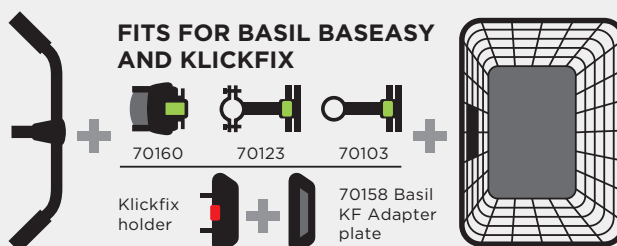

Removable Systems

B.

B. BASIL **KF ADAPTER PLATE**

70158 anthracite