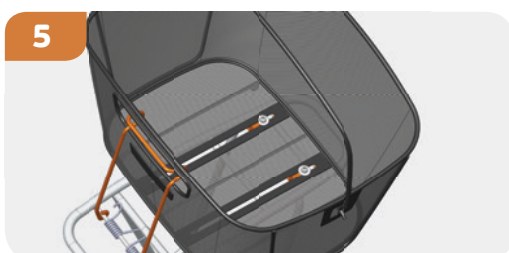

Basil **Clever System**

What makes our Clever System so clever?

New

Whether you want to conveniently take your Bold basket with you into a shop or to firmly mount it to your carrier: Clever does what you want it to do. It's one single system that can be used in two ways. The removable option works with a spring clamp. Simply push the two hooks of your basket onto your carrier and fix the spring clamp onto it. The permanent system works with an extra set of hooks that are included in the Clever pack. Mount the extra hooks to the basket and turn the preassembled hooks 180 degrees. Then clasp the four hooks around the diagonal carrier bar and screw the four accompanying bolts firmly in place. Well done, you clever shrew. Now just stow and go.

QUICK RELEASE

PERMANENTLY MOUNTED

Basil Flex System

The Basil Flex System is a smart system for luggage carriers with a spring clamp. With its adjustable hooks underneath the basket, the Flex System fits on a wide range of luggage carriers. Comes standard with the following baskets: Capri Flex, Capri Luxe II Flex, Corsica Luxe II Flex, Cadiz Flex, Cairo Luxe Flex, Concord XL Flex and Concord Luxe II Flex. These baskets cannot be used on luggage carriers without a spring clamp.