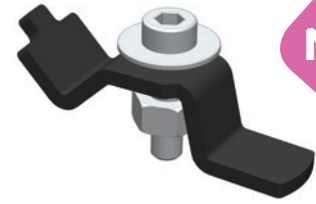

Basil Hook On System in **zipper pocket**

How do you turn a bicycle bag into a fashion accessory? The answer is the zipper pocket, invented and introduced by Basil. Hanging hooks can be hidden away in the zipper pocket, transforming the bicycle bag into a 'normal' shoulder bag in the blink of an eye.

Basil **WSL System**

The patented WSL system ensures perfect mounting of our basket. The system consists of 4 ingenious feet that allow the basket to be mounted onto a wide range of luggage carriers in a safe and stable manner. The system is universal, the width and length can be adjusted, it fits onto various diameters of luggage carrier frames, it can be used in conjunction with batteries in the luggage carrier (E-bikes). Optional: it can be supplied with heightening elements that also allow the basket to be fitted onto carriers with raised fronts or backs.

Basil **Clever System**

What makes our Clever System so clever?

New

Whether you want to conveniently take your Bold basket with you into a shop or to firmly mount it to your carrier: Clever does what you want it to do. It's one single system that can be used in two ways. The removable option works with a spring clamp. Simply push the two hooks of your basket onto your carrier and fix the spring clamp onto it. The permanent system works with an extra set of hooks that are included in the Clever pack. Mount the extra hooks to the basket and turn the preassembled hooks 180 degrees. Then clasp the four hooks around the diagonal carrier bar and screw the four accompanying bolts firmly in place. Well done, you clever shrew. Now just stow and go.