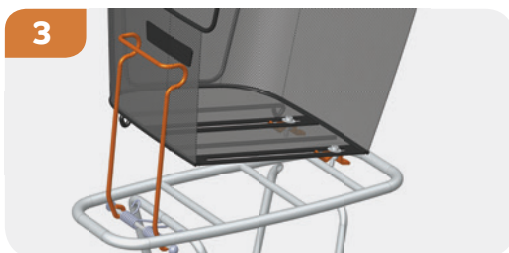

Basil **WSL System**

The patented WSL system ensures perfect mounting of our basket. The system consists of 4 ingenious feet that allow the basket to be mounted onto a wide range of luggage carriers in a safe and stable manner. The system is universal, the width and length can be adjusted, it fits onto various diameters of luggage carrier frames, it can be used in conjunction with batteries in the luggage carrier (E-bikes). Optional: it can be supplied with heightening elements that also allow the basket to be fitted onto carriers with raised fronts or backs.

Basil **Clever System**

What makes our Clever System so clever?

New

Whether you want to conveniently take your Bold basket with you into a shop or to firmly mount it to your carrier: Clever does what you want it to do. It's one single system that can be used in two ways. The removable option works with a spring clamp. Simply push the two hooks of your basket onto your carrier and fix the spring clamp onto it. The permanent system works with an extra set of hooks that are included in the Clever pack. Mount the extra hooks to the basket and turn the preassembled hooks 180 degrees. Then clasp the four hooks around the diagonal carrier bar and screw the four accompanying bolts firmly in place. Well done, you clever shrew. Now just stow and go.

QUICK RELEASE

PERMANENTLY MOUNTED

Basil Flex System

The Basil Flex System is a smart system for luggage carriers with a spring clamp. With its adjustable hooks underneath the basket, the Flex System fits on a wide range of luggage carriers. Comes standard with the following baskets: Capri Flex, Capri Luxe II Flex, Corsica Luxe II Flex, Cadiz Flex, Cairo Luxe Flex, Concord XL Flex and Concord Luxe II Flex. These baskets cannot be used on luggage carriers without a spring clamp.