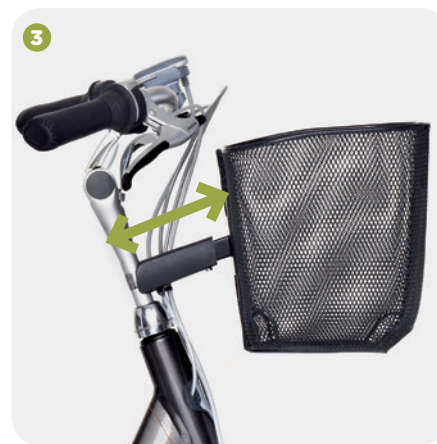

B. BASIL **CRATE MOUNTING SET**

70166 RVS

Basil **Luggage Carrier Extender**

Bicycles with a child's seat on the back don't have any room for bicycle bags. That problem has been consigned to history by the luggage carrier extender. Includes side supports for double bicycle bags and the option to attach a universal back light.

C. **CARRIER EXTENDER LENGHT**

70119 silver

Basil E-Bike solutions

E-bikes are becoming increasingly popular. But because they are often built very differently, for example, the battery might be built into the luggage carrier, it is impossible to mount most baskets and bags. Basil has come up with a number of solutions, allowing bags and baskets to be fit onto E-bikes too.