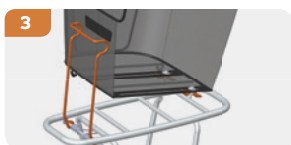

QUICK RELEASE