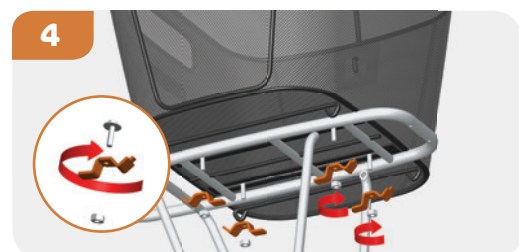

Basil **WSL System**

The patented WSL system ensures perfect mounting of our basket. The system consists of 4 ingenious feet that allow the basket to be mounted onto a wide range of luggage carriers in a safe and stable manner. The system is universal, the width and length can be adjusted, it fits onto various diameters of luggage carrier frames, it can be used in conjunction with batteries in the luggage carrier (E-bikes). Optional: it can be supplied with heightening elements that also allow the basket to be fitted onto carriers with raised fronts or backs.

Basil **Clever System**

What makes our Clever System so clever?

New

Whether you want to conveniently take your Bold basket with you into a shop or to firmly mount it to your carrier: Clever does what you want it to do. It's one single system that can be used in two ways. The removable option works with a spring clamp. Simply push the two hooks of your basket onto your carrier and fix the spring clamp onto it. The permanent system works with an extra set of hooks that are included in the Clever pack. Mount the extra hooks to the basket and turn the preassembled hooks 180 degrees. Then clasp the four hooks around the diagonal carrier bar and screw the four accompanying bolts firmly in place. Well done, you clever shrew. Now just stow and go.

QUICK RELEASE

PERMANENTLY MOUNTED

Basil Flex System

The Basil Flex System is a smart system for luggage carriers with a spring clamp. With its adjustable hooks underneath the basket, the Flex System fits on a wide range of luggage carriers. Comes standard with the following baskets: Capri Flex, Capri Luxe II Flex, Corsica Luxe II Flex, Cadiz Flex, Cairo Luxe Flex, Concord XL Flex and Concord Luxe II Flex. These baskets cannot be used on luggage carriers without a spring clamp.