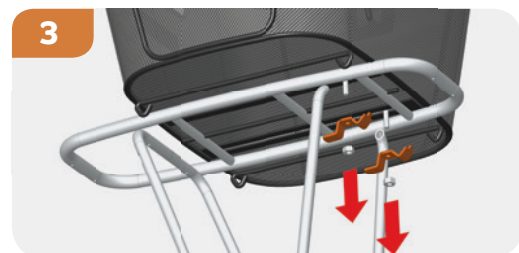

Basil **WSL System**

The patented WSL system ensures perfect mounting of our basket. The system consists of 4 ingenious feet that allow the basket to be mounted onto a wide range of luggage carriers in a safe and stable manner. The system is universal, the width and length can be adjusted, it fits onto various diameters of luggage carrier frames, it can be used in conjunction with batteries in the luggage carrier (E-bikes). Optional: it can be supplied with heightening elements that also allow the basket to be fitted onto carriers with raised fronts or backs.

Basil **Clever System**

What makes our Clever System so clever?

New

Whether you want to conveniently take your Bold basket with you into a shop or to firmly mount it to your carrier: Clever does what you want it to do. It's one single system that can be used in two ways. The removable option works with a spring clamp. Simply push the two hooks of your basket onto your carrier and fix the spring clamp onto it. The permanent system works with an extra set of hooks that are included in the Clever pack. Mount the extra hooks to the basket and turn the preassembled hooks 180 degrees. Then clasp the four hooks around the diagonal carrier bar and screw the four accompanying bolts firmly in place. Well done, you clever shrew. Now just stow and go.

QUICK RELEASE

PERMANENTLY MOUNTED

Basil Flex System

The Basil Flex System is a smart system for luggage carriers with a spring clamp. With its adjustable hooks underneath the basket, the Flex System fits on a wide range of luggage carriers. Comes standard with the following baskets: Capri Flex, Capri Luxe II Flex, Corsica Luxe II Flex, Cadiz Flex, Cairo Luxe Flex, Concord XL Flex and Concord Luxe II Flex. These baskets cannot be used on luggage carriers without a spring clamp.