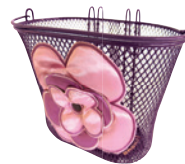

BASIL JASMIN BASKET

art. nr color
30067 red/pink
30069 lilac/soft pink

Junior front bike basket 12-20 inch, oval, steel, mesh, removable, with large satin flower, with safe double handlebar hooks, handle

Kinderfietsmand 12-20 inch, staal, fijnmazig, ovaal, voorop, met grote satijnen bloem, veilige dubbel uitgevoerde stuurhaken, hengsel

VR-Kinderkorb 12-20 inch, oval, Stahl, engmaschig, mit großer Satinblume, sicheren Lenkerhaken in Doppelausführung, Bügel

Panier de vélo avant junior 12-20 inch, oval, acier, mailles fines, amovible, avec une grande fleur de satin, double crochets de guidon de sécurité, anse