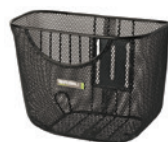

BASIL BERLIN LUXE II

art. nr color
10210 black

system

Permanent System II (not included)

Design front basket, steel, mesh, for fixed mounting, fits on all Basil Permanent-system II holders (NOT INCLUDED), basket adjustable in height by m. of grooves

Design mand met frontaanzicht, staal, fijnmazig, voorop, vaste montage, past op alle Basil Permanent-system II houders (NIET INBEGREPEN), mand is in hoogte verstelbaar d.m.v. sleuven

Design VR-Korb engm., Stahl, für Festmontage, passt auf alle Basil Permanent-system II Halter (NICHT EINBEGRIFFEN), Korb in Höhe verstellbar durch Schlitz

Panier de vélo avant design, acier, mailles f., pour montage fixe, apt à tous les supports Basil Permanent-system II (PAS INCLUS), panier réglable en hauteur au moyen de rainures