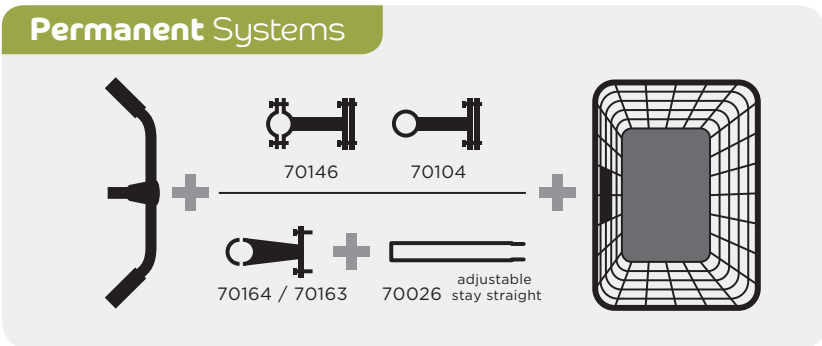

QUICK RELEASE

PERMANENTLY MOUNTED

Basil Flex System

The Basil Flex System is a smart system for luggage carriers with a spring clamp. With its adjustable hooks underneath the basket, the Flex System fits on a wide range of luggage carriers. Comes standard with the following baskets: Capri Flex, Capri Luxe II Flex, Corsica Luxe II Flex, Cadiz Flex, Cairo Luxe Flex, Concord XL Flex and Concord Luxe II Flex. These baskets cannot be used on luggage carriers without a spring clamp.

Basil BasSolid System

This system allows baskets to be fixed firmly to the luggage carrier with one easy move. It fits on E-bikes, includes a lock for extra security and comes with heightening elements for bikes with back lights that are higher than the luggage carrier. Comes standard with the following baskets: Cento BasSolid, Catu for luggage carriers 11-18 cm width.

Permanent System

For Non-removable bags and baskets

Permanent System 1 standard handlebar stem holder

Durable, easily mountable permanent holder for handlebar stems from 22 – 25.4 mm Ø.

A. PERMANENT-SYSTEM II
HANDLEBAR STEM
HOLDER EC
E-BIKE SUITABLE BASIL PATENT
70146 anthracite