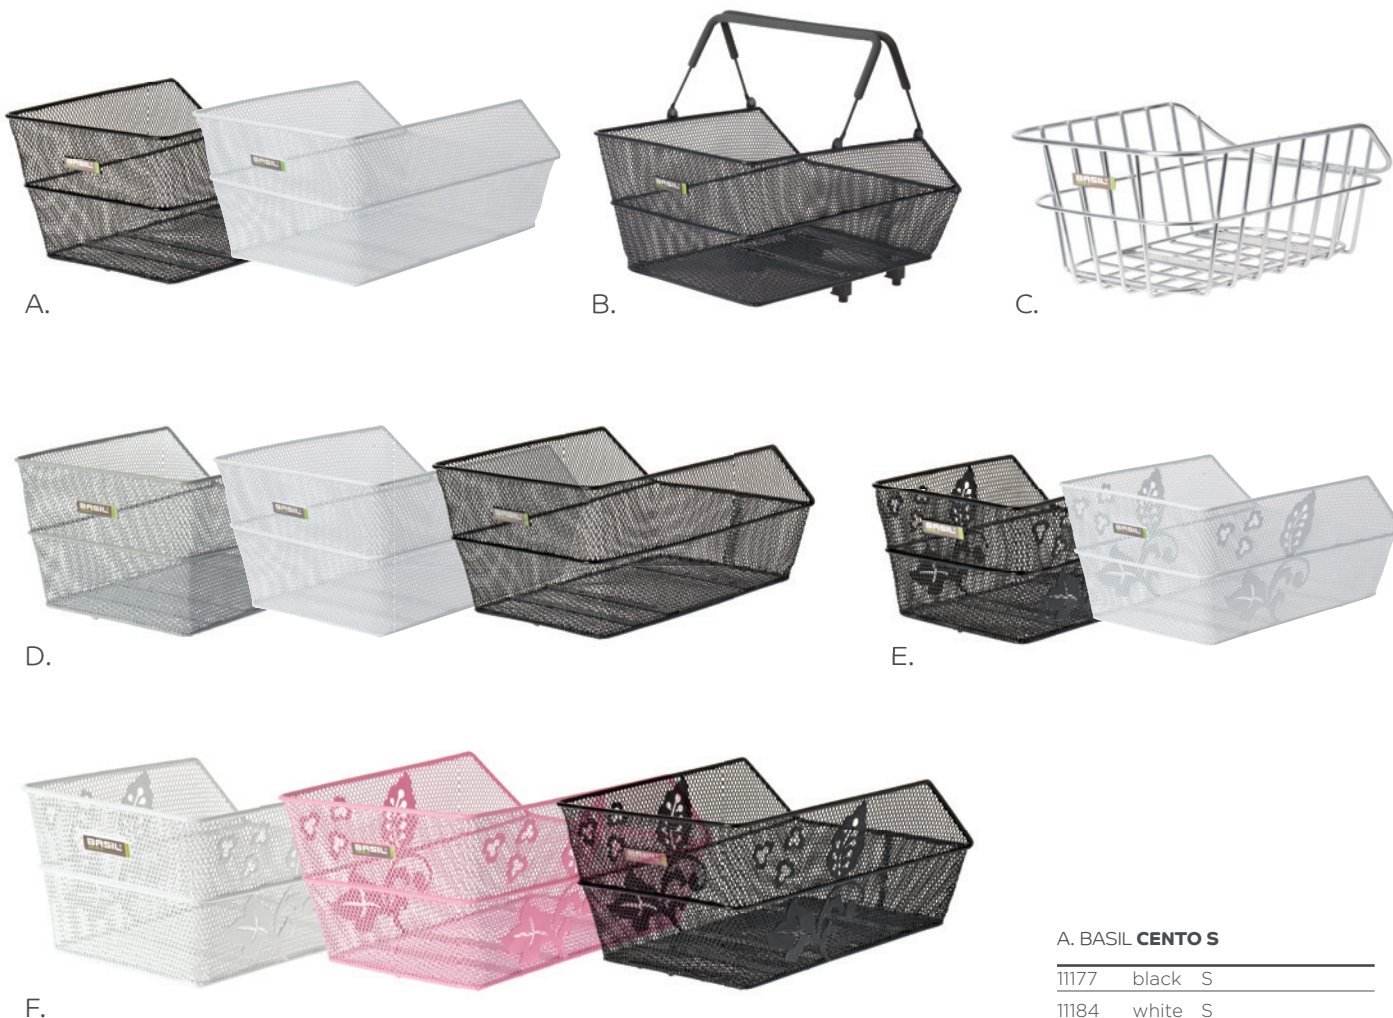

B. BASIL KEEP IN PLACE ELASTIC CORD FOR ICON/BOLD

- 50445 black
- 50448 neon orange
- 50447 neon yellow
- 50449 reflective
- 50446 brown

Basil Keep Dry Rain cover one size fits both Icon/Bold basket

C.

D.

Basil Cento

A masterly design that is often copied but never beaten, the Cento has become the standard in contemporary rear basket design. The black edition can easily be mounted with the WSL system. Available in several materials including fine-meshed metal, rattan look and aluminum wire.