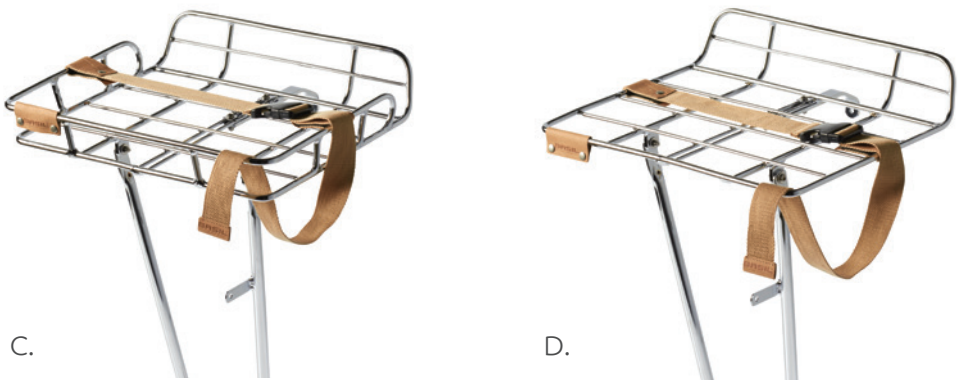

Happy working
starts with
a happy ride

Basil Portland

The Portland series completes your business look. A subtle reference to the French cargo bicycle from the past, this Porteur-inspired design combines both style and functionality. The result is a lightweight and clean line of business bags. Perfect for your daily commute, we'd say.

Basilicious
Get those rainy moments covered. Get a free pouch with rain cover

A.

A. BASIL PORTLAND MESSENGER
+ POUCH WITH RAIN COVER

17607	dark blue	16/20L
17608	crème	16/20L
17609	dark red	16/20L

B.

B. BASIL PORTLAND BELL

50420	brass	55mm Ø
50421	alu	55mm Ø
50422	copper	55mm Ø

C.

D.

C. BASIL PORTLAND FRONT CARRIER HIGH
+ REMOVABLE BELT

50408	chrome	max. 10 kg
-------	--------	------------

D. BASIL PORTLAND FRONT CARRIER
+ REMOVABLE BELT

50409	chrome	max. 10 kg
-------	--------	------------

Basil Portland Double Bag

Sometimes you just want to pack your stuff and go. With the Portland double bag you can. Simply detach one side and use it as a single bag. Your partner can keep the other part. Everybody happy.