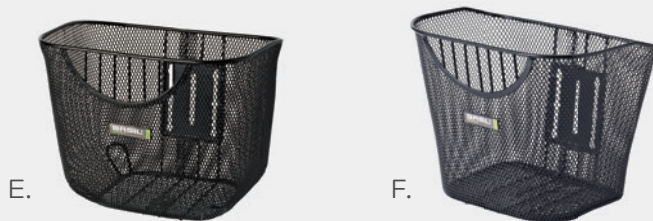

K. BASIL **CARDIF MESH** **BASKET**

11057 black

Discover our Front Baskets

Our front baskets are generally smaller than their rear-mounted sisters. Perfect for your keys, mobile phone or handbag. Safe, in front of your wheel and within eyesight.

Removable

Non-Removable

Best Price Set

Removable

Non-Removable

Non-Removable

A. BASIL **BASIMPLY EC**

10203 black