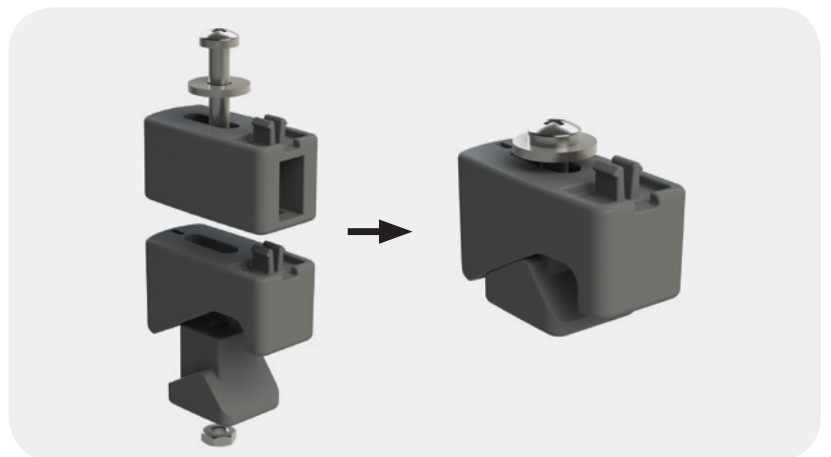

Turn your
bicycle bag
**into a fashion
accessory**

Basil **Hook On System**

This innovative system, including the Basil Hooks, is a feature on all of Basil's new luxury bags. The hooks are width-adjustable for the best possible positioning on the luggage carrier, which makes the bags suitable for use on Basil front carriers too. The locking system with its green flag provides extra security to prevent loss. Also suitable for E-bikes. For tubes up to 16 mm Ø.

Basil Hook On System in **zipper pocket**

How do you turn a bicycle bag into a fashion accessory? The answer is the zipper pocket, invented and introduced by Basil. Hanging hooks can be hidden away in the zipper pocket, transforming the bicycle bag into a 'normal' shoulder bag in the blink of an eye.

Basil **Clever System**

What makes our Clever System so clever?

New

Whether you want to conveniently take your Bold basket with you into a shop or to firmly mount it to your carrier: Clever does what you want it to do. It's one single system that can be used in two ways. The removable option works with a spring clamp. Simply push the two hooks of your basket onto your carrier and fix the spring clamp onto it. The permanent system works with an extra set of hooks that are included in the Clever pack. Mount the extra hooks to the basket and turn the preassembled hooks 180 degrees. Then clasp the four hooks around the diagonal carrier bar and screw the four accompanying bolts firmly in place. Well done, you clever shrew. Now just stow and go.