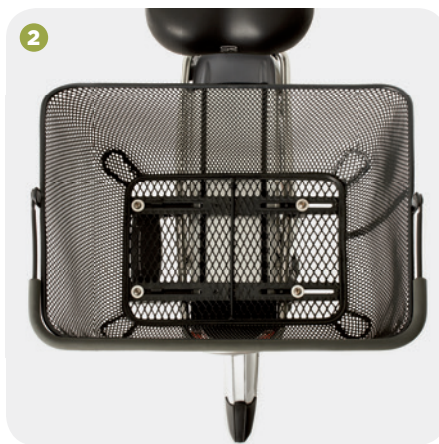

Removable Systems

B.

B. BASIL **KF ADAPTER PLATE**

70158 anthracite

Two Piece **Head Tube Holder**

The head tube holder is the traditional method for mounting a basket on a bicycle. However, it requires disassembling the handlebars and cables. Basil has developed a clever solution in the guise of the patented two part head tube holder. The holder is easy and quick to mount, and it's still safe and stable. Included with Boston and Boston XL. Available in two sizes: 22 mm and 25.4 mm Ø.

B. BASIL **CRATE MOUNTING SET**

70166 RVS

Basil **Luggage Carrier Extender**

Bicycles with a child's seat on the back don't have any room for bicycle bags. That problem has been consigned to history by the luggage carrier extender. Includes side supports for double bicycle bags and the option to attach a universal back light.

C. **CARRIER EXTENDER LENGHT**

70119 silver

Basil E-Bike solutions

E-bikes are becoming increasingly popular. But because they are often built very differently, for example, the battery might be built into the luggage carrier, it is impossible to mount most baskets and bags. Basil has come up with a number of solutions, allowing bags and baskets to be fit onto E-bikes too.