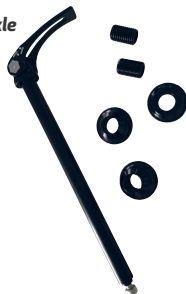

12 MM Universal Thru Axle Black

Art.#: HAM490016
EAN: 7029774900111