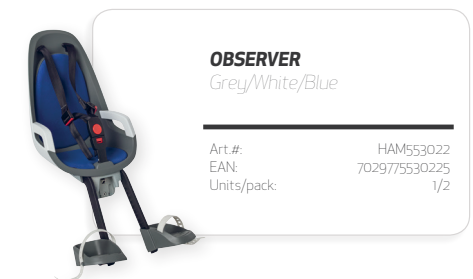

OBSERVER
Grey/White/Blue

Art.#: HAM553022
EAN: 7029775530225
Units/pack: 1/2