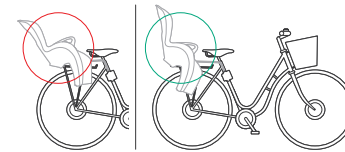

EXTRA BAR // TO REDUCE INCLINE

N: Reduserer helling bakover

KISS/SLEEPY/SMILEY
Art.#: 603079
Ean: 7029776030793
Pcs/box: 3

CARESS/SIESTA
Art.#: 603084
Ean: 7029776030847
Pcs/box: 3