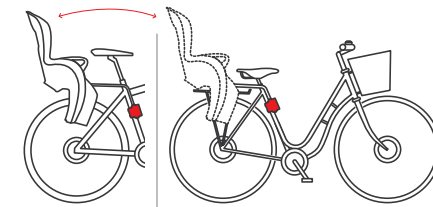

HAMAX - Hamax Safety System FASTENING BRACKET

All Hamax rear-mounted child seats may be secured to the bike by using the patented fastening bracket. The seat is then fixed to the bike with a freely hanging carrier bar, and fits bikes both with and without a luggage carrier.

- Spring-loaded locking device, you will hear a click when it is safely locked
- Green indicators will appear when the seat bars are correctly mounted
- Fits almost all types of bikes and frame diameters of 28-40 mm.
- Ensures an even distribution of forces onto the tube, not to cause any deformation
- Simple mounting – only four screws
- The bracket can be placed between cable bosses to avoid conflict with the gear wire on the tube
- Quick release system; just press the front of the bracket to disconnect the seat from the bike
- The fastening bracket is available in 2 versions; standard and lockable. The lockable bracket allows you to lock the seat onto the bicycle, thereby reducing the risk of theft.
- An extra fastening bracket may be purchased in order to switch the child seat between two different bikes.

SAFETY & COMFORT