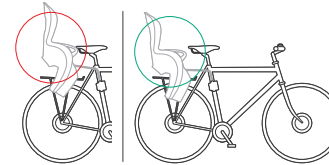

HAMAX EXTRA BARS

In order to provide an optimal fit of Hamax child seats to different bikes and frame types, Hamax offers a range of spare carrier bars. Whether you need to increase or decrease the inclination of the seat, to lower the position of the seat or an extended bar to fit the seat onto bikes with small frames, we have the solution for you!

EXTRA BAR // TO INCREASE INCLINE

N: Øker helling bakover

KISS/SLEEPY/SMILEY
Art.#: 603080
Ean: 7029776030809
Pcs/box: 3

CARESS/SIESTA
Art.#: 603085
Ean: 7029776030854
Pcs/box: 3