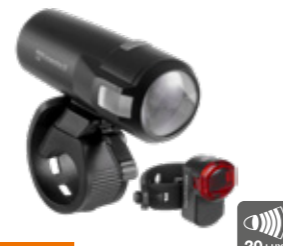

NEW

Compactline Set 20 lux

93932195BX

- Headlight 20 lux
- Rear light 1 LED

8 713249 267210 >