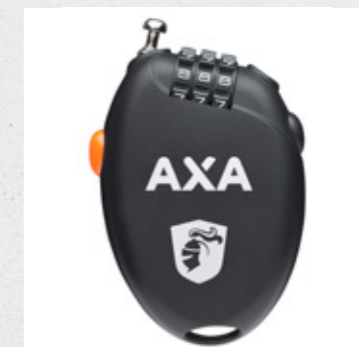

AXA ROLL

- Automatic click-in
- 3-digit personal code