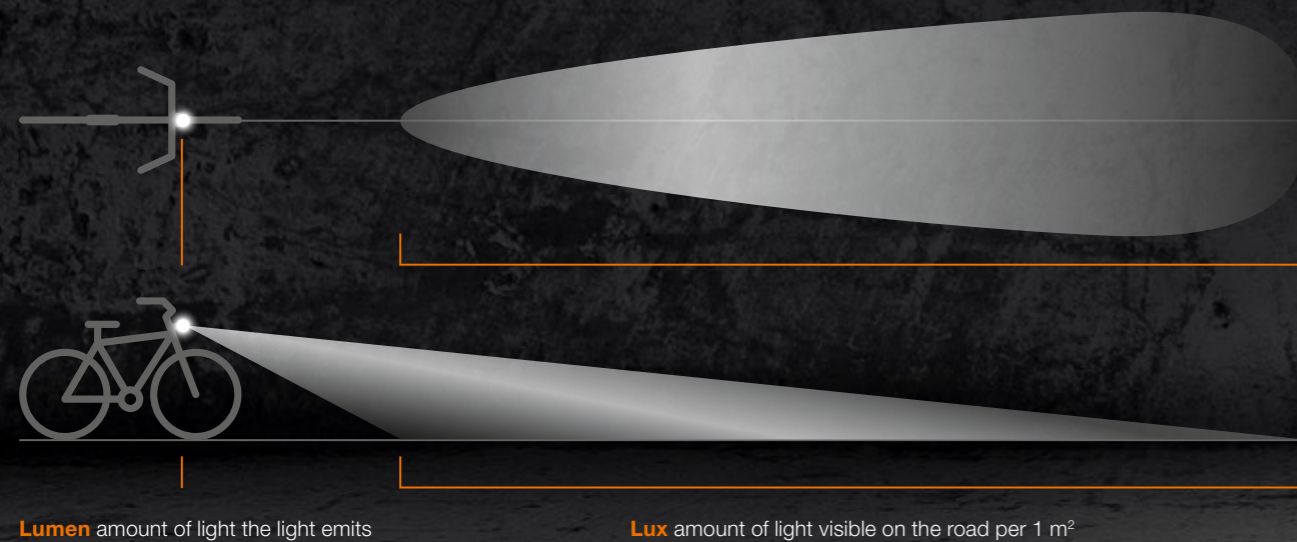

BIKE LIGHTS

In the AXA product range brochure different terms are used to term product features. In order to be able to make a good estimate of the product you need, it is therefore useful to know what these terms means. Below you can find a brief description of some product features.

What is the difference between Lux and Lumen?

In the lighting industry, there are two terms that can be used to indicate the brightness of a light, namely *Lux* and *Lumen*.

But what is the difference between them?

The difference between Lux and Lumen is the way the amount of light is measured. Lumen is the amount of light which the light emits from the source per time unit, regardless of where the light radiates. Lux, on the other hand, is the amount of light that falls on a surface, for example on a square meter.

At AXA lighting products the number of Lux is always mentioned. This term gives information on how much light is shining on the road and so how much sight you experience: extra safe!