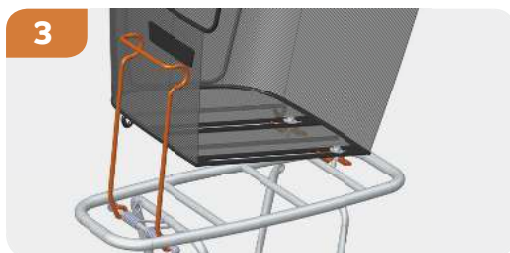

QUICK RELEASE