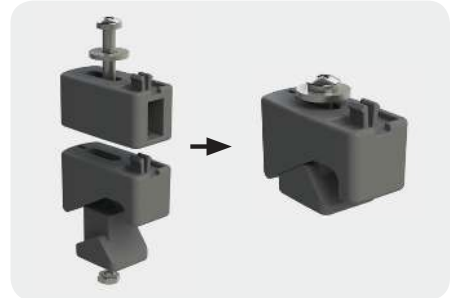

Basil Hook On System in **zipper pocket**

How do you turn a bicycle bag into a fashion accessory? The answer is the zipper pocket, invented and introduced by Basil. the hook on system can be hidden away in the zipper pocket, transforming the bicycle bag into a 'normal' shoulder bag in the blink of an eye.

Basil WSL System

The patented WSL system ensures perfect mounting of our basket. The system consists of 4 ingenious feet that allow the basket to be mounted onto a wide range of luggage carriers in a safe and stable manner. The system is universal, the width and length can be adjusted, it fits onto various diameters of luggage carrier frames, it can be used in conjunction with batteries in the luggage carrier (E-bikes). Optional: it can be supplied with heightening elements that also allow the basket to be fitted onto carriers with raised fronts or backs.