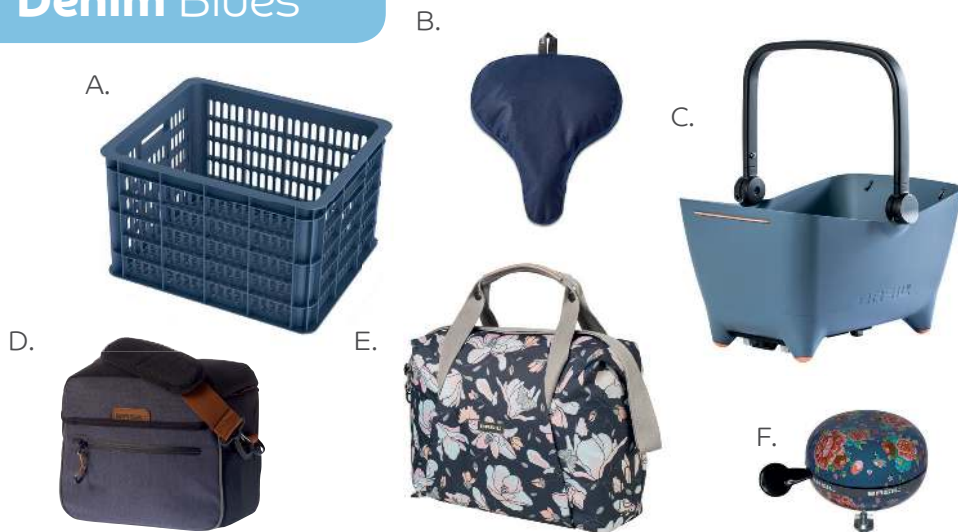

Denim Blues

A. BASIL **CRATE**
21048 bluestone M 33L

B. BASIL **GO SADDLE COVER**
50444 dark denim blue

C. BASIL **BUDDY**
20017 faded denim

D. BASIL **MILES HANDLEBAR BAG**
17667 black slate 6L

E. BASIL **MAGNOLIA CARRY ALL BAG**
17677 pastel powders 18L

F. BASIL **BLOOM BIG BELL**
50424 indigo blue 80mm Ø