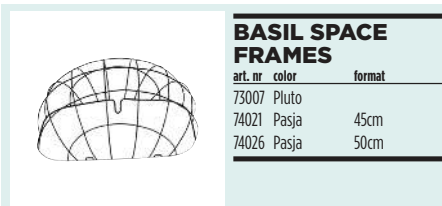

BASIL SPACE FRAMES

art. nr	color	format
73007	Pluto	
74021	Pasja	45cm
74026	Pasja	50cm

Steel space frame for (animal) bike baskets

Draadkoepel, staal, voor (dieren)fietsmanden, ter voorkoming dat de hond/kat uit de mand kan springen

Drahtgitter für VR-(Tier)Fahrradkörbe, Stahl

Dôme en treillis, acier, pour paniers de vélo (d'animaux)