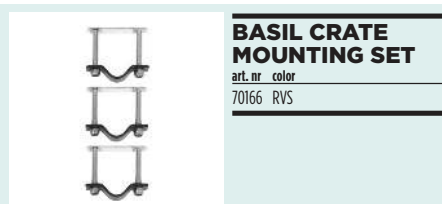

**BASIL CRATE
MOUNTING SET**

art. nr color
70166 RVS

RVS mounting set for all Basil Crates, also suited for BASIL Rattan baskets

RVS bevestigingsset voor alle Basil Crates, tevens passend inm BASIL Rotan manden

Befestigungssatz aus Edelstahl für Basil Crates und BASIL Rattan Körbe

ACIER INOXYDABLE, kit de montage pour tous les caisses Basil, aussi apte pour la fixation des coffres en rotin Basil