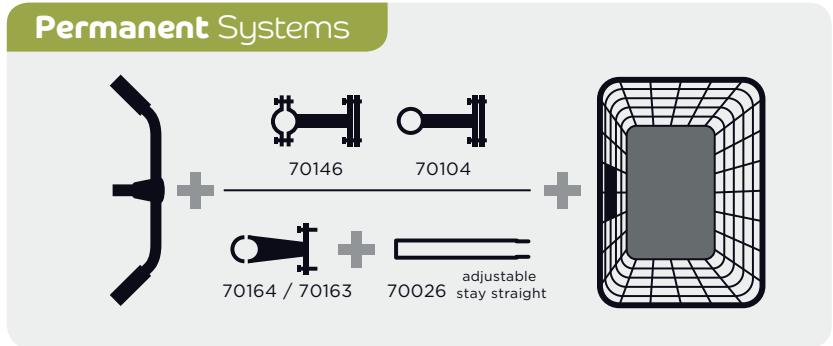

Permanent System

For Non-removable bags and baskets

Permanent System ① standard handlebar stem holder

Durable, easy to install permanent holder for handlebar stems from 22 – 25.4 mm Ø.

A. PERMANENT-SYSTEM II
HANDLEBAR STEM
HOLDER EC  
70146 anthracite