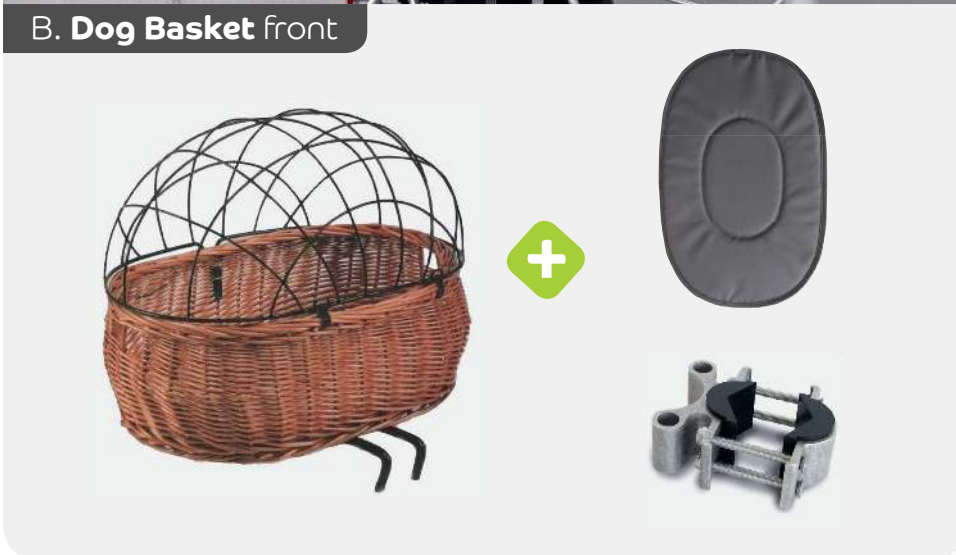

**A. BASIL PASJA SYSTEM
SENNA REAR BASKET
+ CUSHION**

54016 Pasja 45 cm

54017 Pasja 50 cm

**+ BASIL PASJA SPACE FRAMES
(SOLD SEPARATELY)**

74021 Pasja 45 cm

74026 Pasja 50 cm

**B. BASIL PLUTO FRONT BASKET
+ CUSHION + SPACE FRAME
(SOLD SEPARATELY)**

53007 varnished natural

73007 Pluto space frame

C. BASIL DAVOS

15003 nature

D. BASIL DENVER

15011 nature

E. BASIL DETROIT

15021 nature

F. BASIL SWING

15046 nature

G. BASIL BASIMPLY WICKER

13078 nature

70168 Basil BasEasy/KF plate
mounted.

H. BASIL DUBLIN

15008 nature