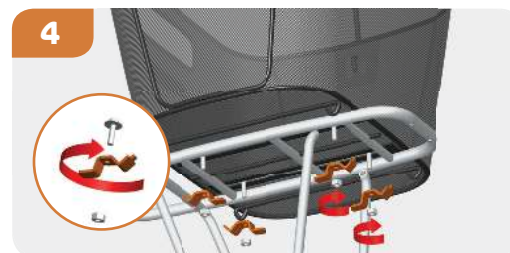

PERMANENTLY MOUNTED