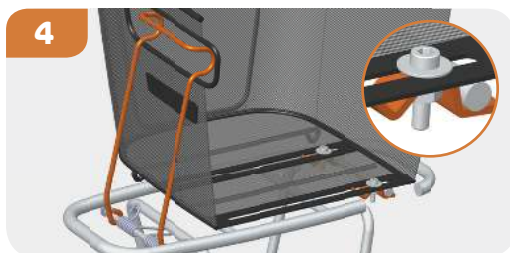

QUICK RELEASE