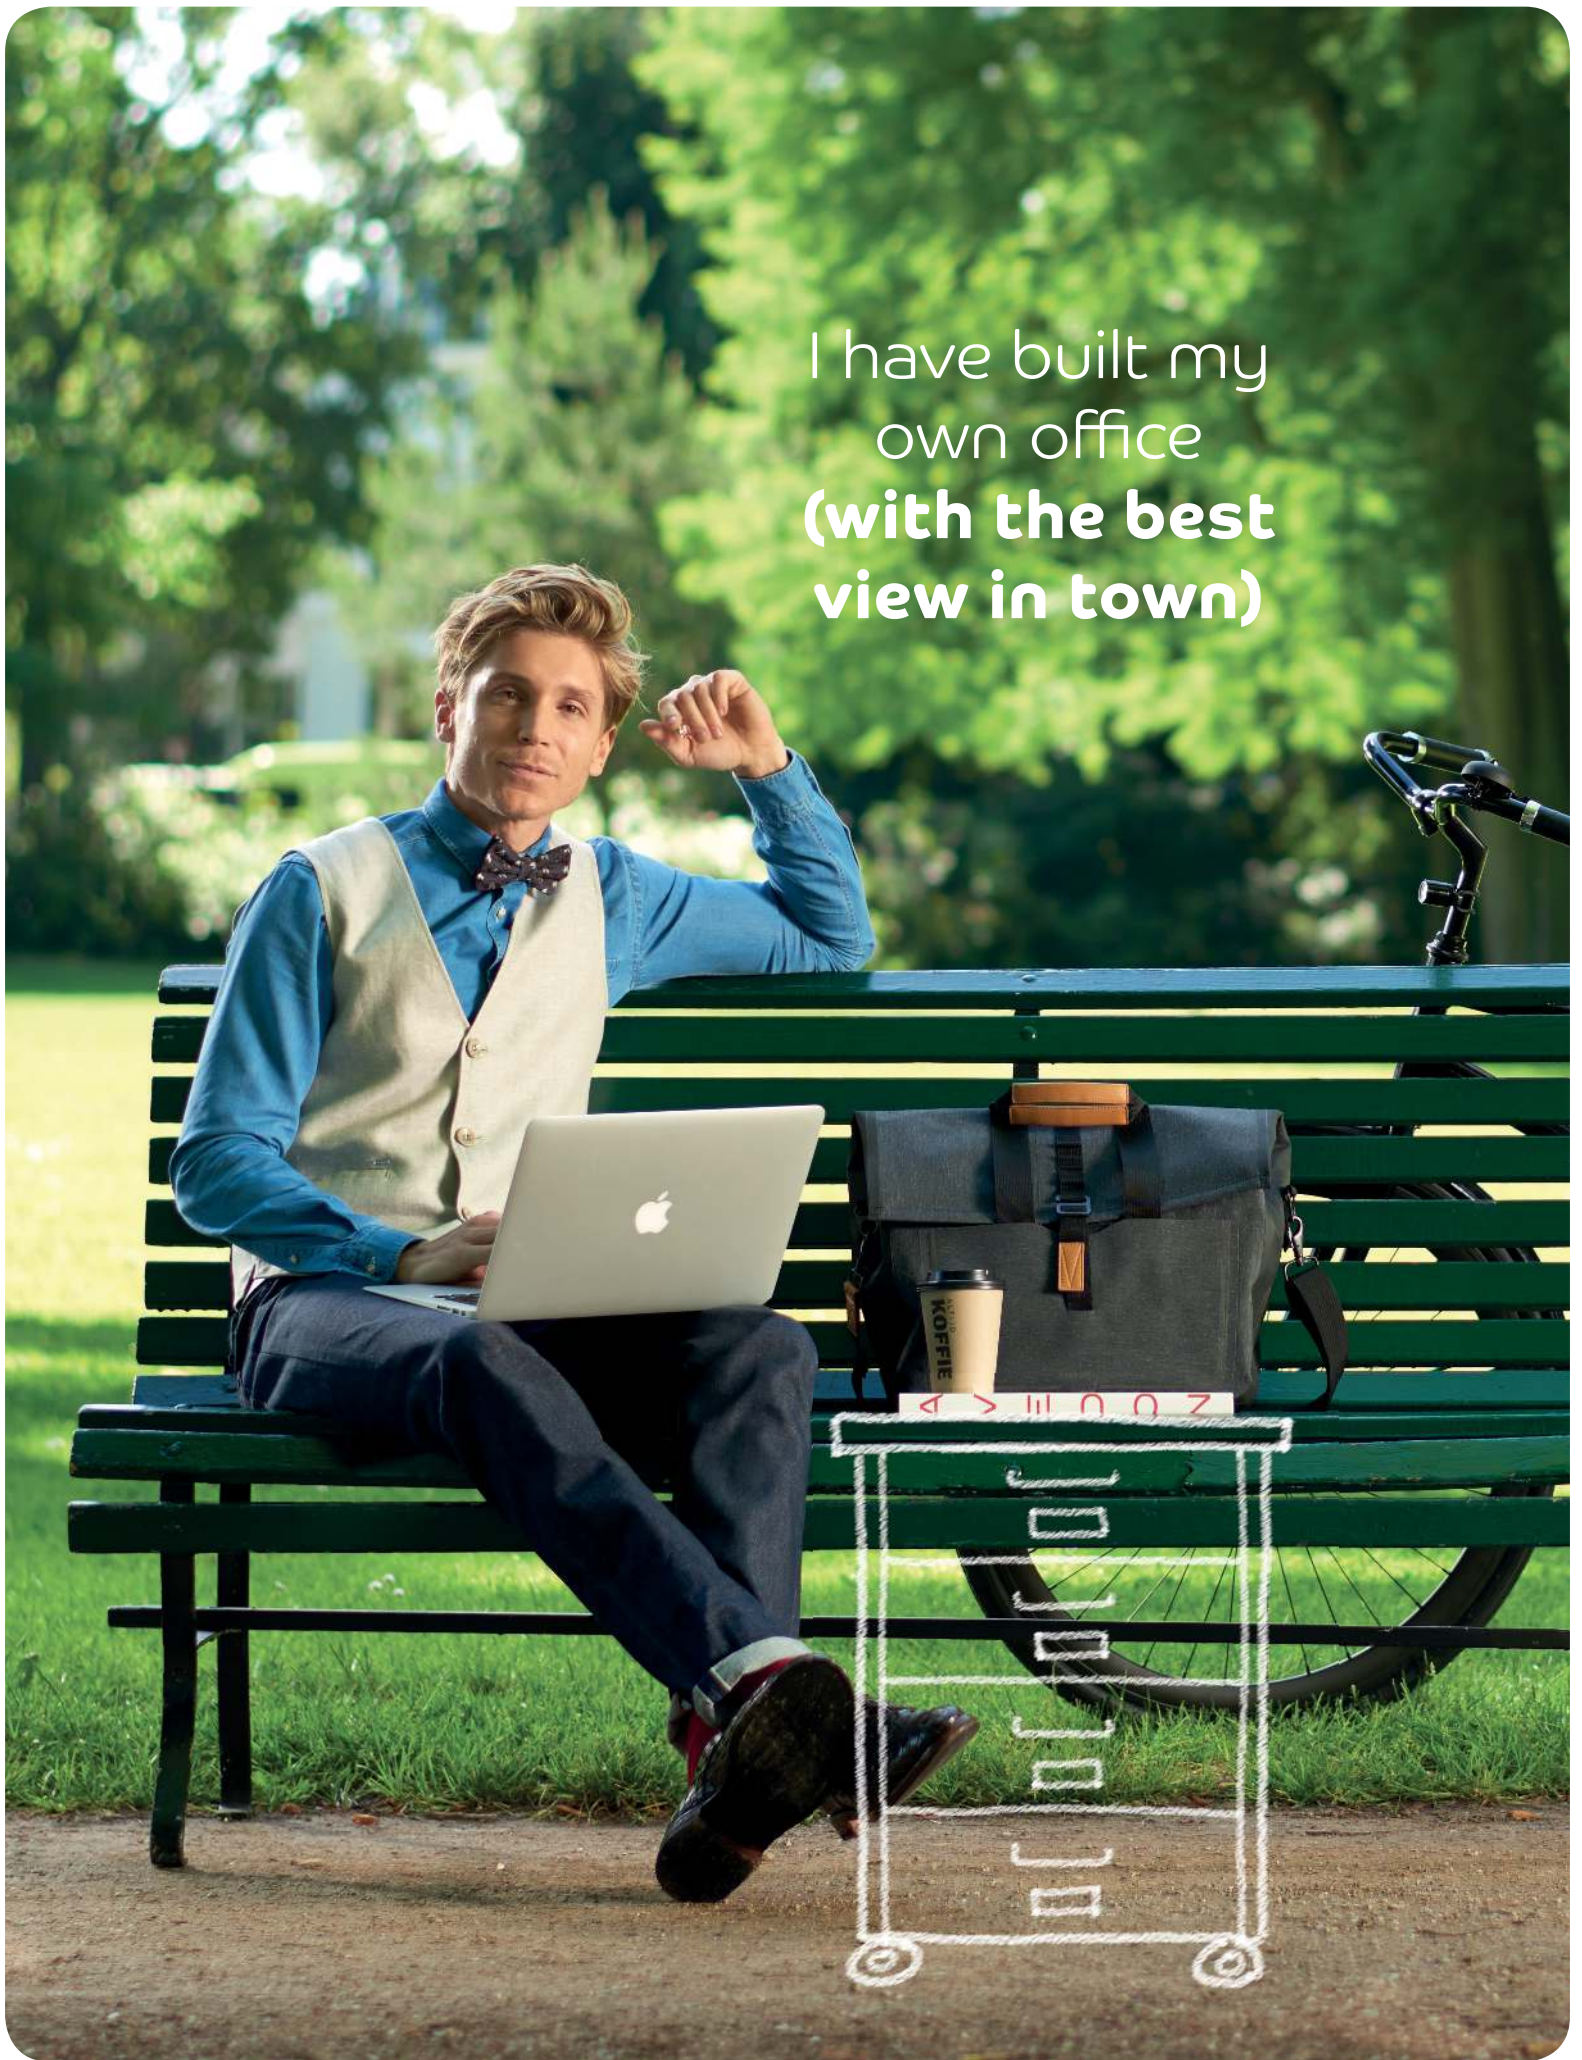

C. BASIL FRONT CARRIER L

50097	black	max. 10kg
50102	matt black	max. 10kg

I have built my
own office
**(with the best
view in town)**

Basil Urban Dry

Birds are whistling an inspiring tune. Trees rustle softly in the background. A cyclist rushes past. Yes, we are talking business here. Because with Urban Dry you simply take your work stuff, like laptop and a comprehensive lunch, to a bench in the park. Choose for the roomy double bag or classy shopper, either one with the new organizer, in matt black, charcoal meele or red.