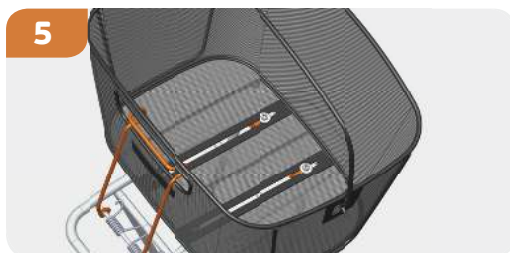

QUICK RELEASE