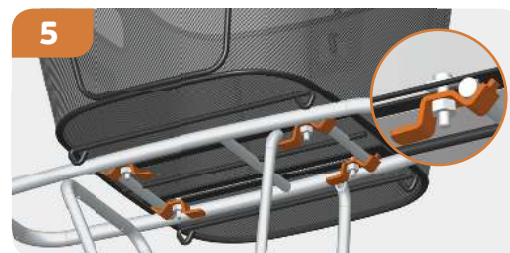

PERMANENTLY MOUNTED