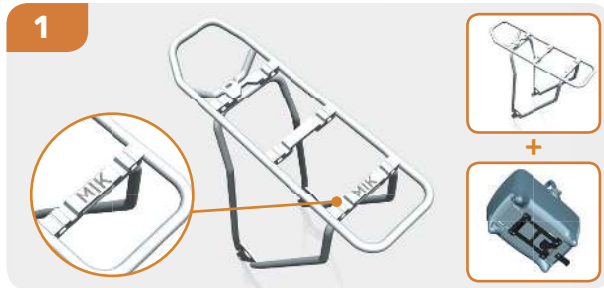

3

HOW TO USE THE MIK SYSTEM

For carrier **with** MIK profiles