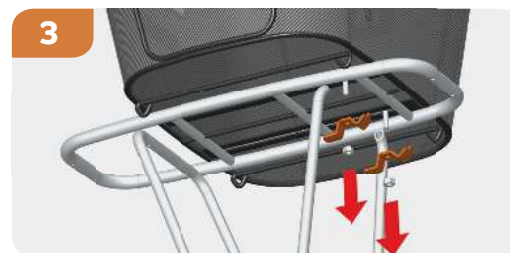

11227 black

F. BASIL BASE M MULTI SYSTEM

11233 black

Basil **Clever System**

What makes our Clever System so clever?

Whether you want to conveniently take your Bold or Capri Rattan look basket with you into a shop or to firmly mount it to your carrier rack: Clever does what you want it to do. It's one single system that can be used in two ways. The removable option works with a spring clamp. Simply push the two hooks of your basket onto your carrier and fixate the spring clamp onto it. The permanent system works with an extra set of hooks that are included in the Clever pack. Mount the extra hooks to the basket and turn the pre-assembled hooks 180 degrees. Then clasp the four hooks around the diagonal carrier bar and fasten the four accompanying bolts firmly in place. Well done, you clever shrew.

QUICK RELEASE

PERMANENTLY MOUNTED

BasEasy System

For removable bags and baskets

Basil has developed a variety of holders for safely and securely mounting removable baskets on the handlebars. Different mounting points, and possible 'obstacles' such as a child's seat, have been taken into consideration. The different types of flexible BasEasy holders make it possible to mount a basket on every type of bicycle, including mountain bikes, folding bikes and E-bikes. In addition, the innovative Carrier Rack enables any bag with equipped with a Hook On System, such as shoulder bags, shopping bags and laptop bags, to be carried on the front of the bicycle.