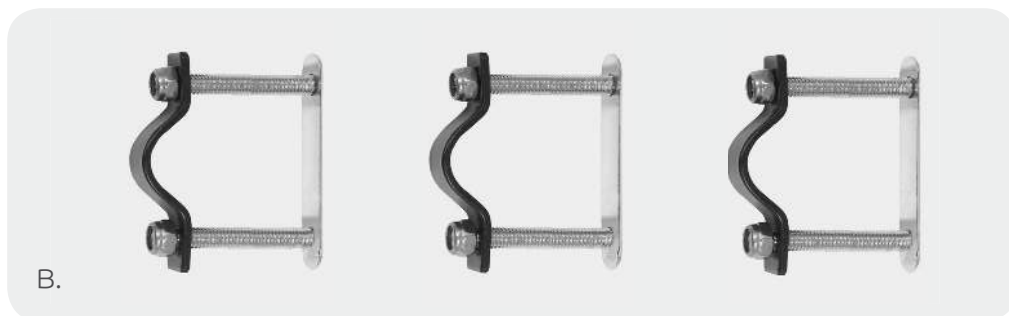

Permanent System

For Non-removable bags and baskets

Permanent System ① standard handlebar stem holder

Durable, easy to install permanent holder for handlebar stems from 22 – 25.4 mm Ø.

A. PERMANENT-SYSTEM II
HANDLEBAR STEM
HOLDER EC  
70146 anthracite

Permanent System ② luxury handlebar stem & head tube holder

Designer holder for permanent mounting on handlebar stem or head tube. Extendable in three positions, allowing a basket to be fitted even on bicycles with a child's seat or Ahead. Standard delivery with stainless steel bands suitable for tubes from 22 – 26 mm Ø. Additional stainless steel bands are available for tubes from 26 – 40 mm Ø.

B. PERMANENT-SYSTEM II
HANDLEBAR STEM
HOLDER / HEAD
TUBE HOLDER  
70104 anthracite

Two Piece **Head Tube Holder**

The head tube holder is the traditional method for mounting a basket on a bicycle. However, it requires disassembling the handlebars and cables. Basil has developed a clever solution by means of the patented two part head tube holder. The holder is easy and quick to install, and it's still safe and stable. Included with Boston XL. Available in two sizes: 22 mm and 25.4 mm Ø.

A. BASIL HEADTUBE HOLDER

70163 black Ø22 mm

70164 black Ø25 mm

Basil **Crate Mounting Set**

Usually, crates are fixed to the front carrier by means of tie-wraps. Besides looking messy, it's also unstable. Which is why Basil has developed this crate-mounting set, consisting of three clamps which attach the crate to the carrier while remaining practically invisible.