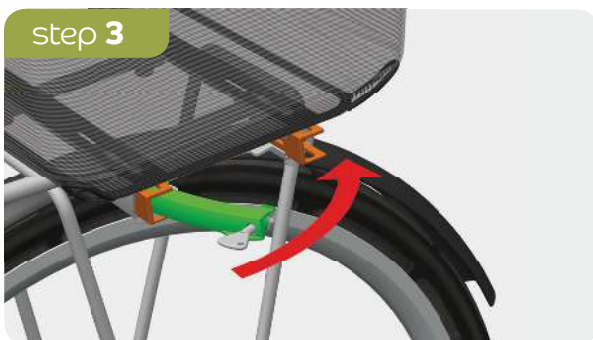

Basil BasSolid System

This system allows baskets to be fixed firmly to the luggage carrier with one easy move. It fits on E-bikes, includes a lock for extra security and comes with heightening elements for bikes with back lights that are higher than the luggage carrier. The following baskets are equipped with the Bassolid system: Cento BasSolid, Catu for luggage carriers 11-18 cm width.