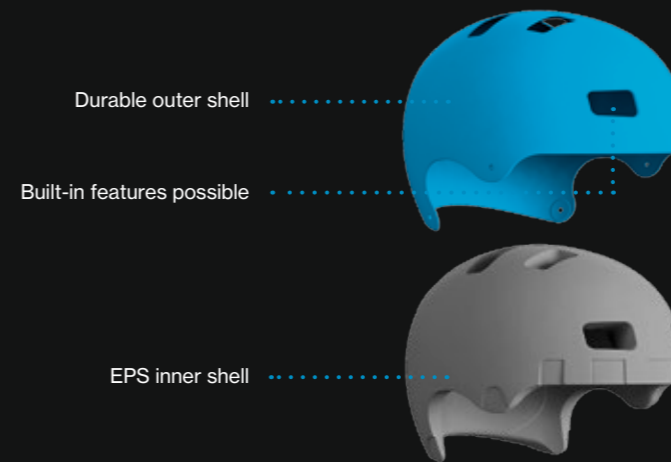

PROTECTION

technology

[tested to standards | safety tested]

We test the future. Guaranteed safe.

Every uvex cycling helmet meets the most stringent international safety requirements for personal protective equipment. Advanced testing procedures enable us to develop new quality standards today – for our helmets of tomorrow.

CPSC

USA cycling helmet standards

CE

European helmet standards

DIN
EN 1078

Plus TÜV tested

[shell materials]

High-tech in all layers

Inner material

EPS hardshell // inmould

Protective material contains microscopic air chambers. They effectively absorb the impact forces created in a fall.

Outer material

PC inmould // double inmould

Strongly bonded polycarbonate shell for safety. Double inmould for extra protection around the lower edge.

CFK hardshell

Carbon fibre strengthened polymer for ultralight high-end helmets.

ABS hardshell

This proven technology protects the head with a hard shell – and is highly effective.

helmets // technology // protection

[shell construction]

The best of the best

hardshell technology

Comprising an injection moulded outer shell and an EPS inner shell. A highly effective safety combination: impact-resistant outside, shock absorbing inside. Highlight: this complex construction enables installation of perfectly placed air vents and channels. For maximum safety and superb wearing comfort.