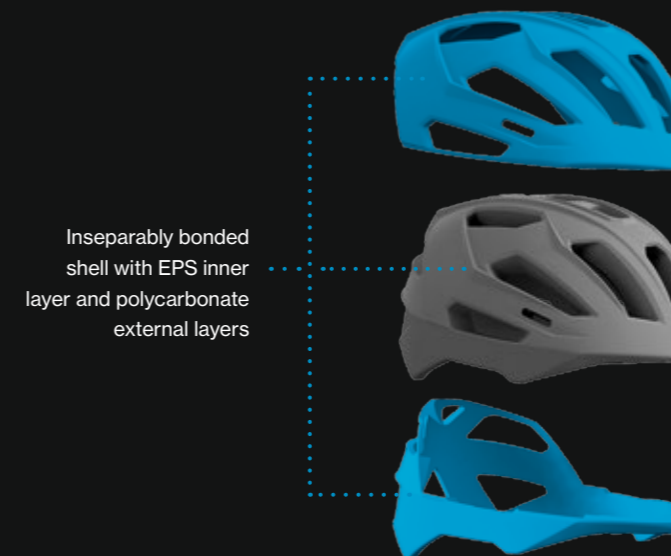

[shell construction]

The best of the best

hardshell technology

Comprising an injection moulded outer shell and an EPS inner shell. A highly effective safety combination: impact-resistant outside, shock absorbing inside. Highlight: this complex construction enables installation of perfectly placed air vents and channels. For maximum safety and superb wearing comfort.

inmould technology

Protective EPS material is foamed directly into the polycarbonate shell. For a lightweight helmet with highest impact resistance. Perfect fusion of EPS inner layer and polycarbonate outer layer.