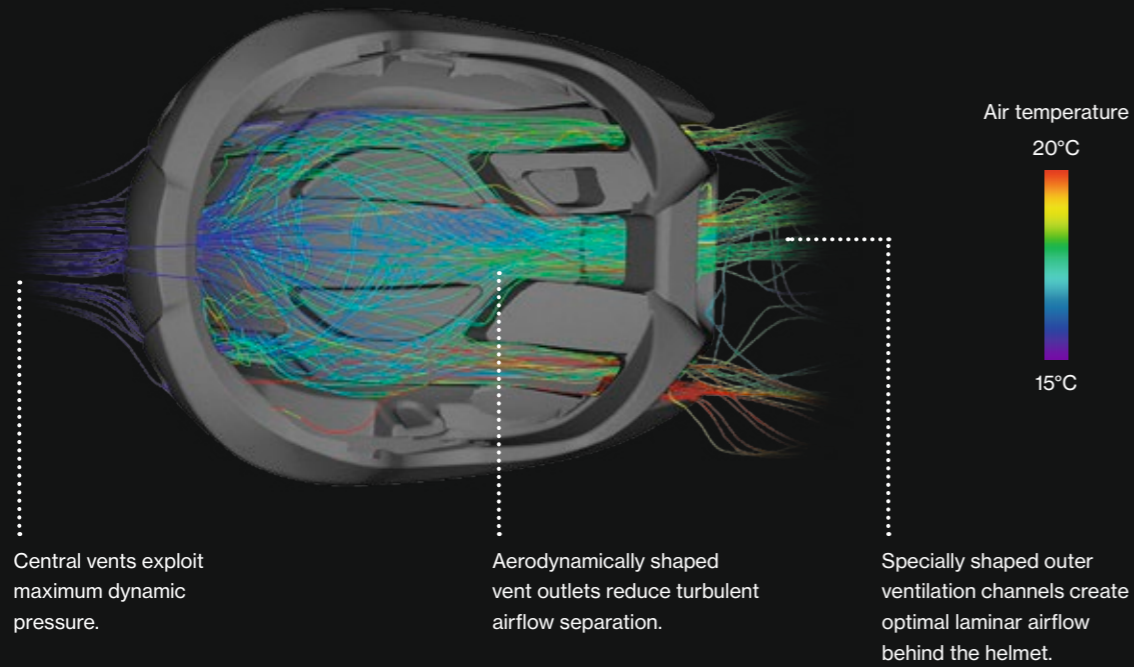

KEEP COOL

YOU'RE THE

FASTEST

uvex EDAero
[uvex EverydayAerodynamics]
developed with Marcel Kittel

uvex EDAero – the fastest uvex helmet in its class – plus optimal ventilation.

We don't want to create waves with this helmet. But the uvex EDAero does a lot: it cleverly directs airflow where it should go and keeps a cool head even in the hottest situations.