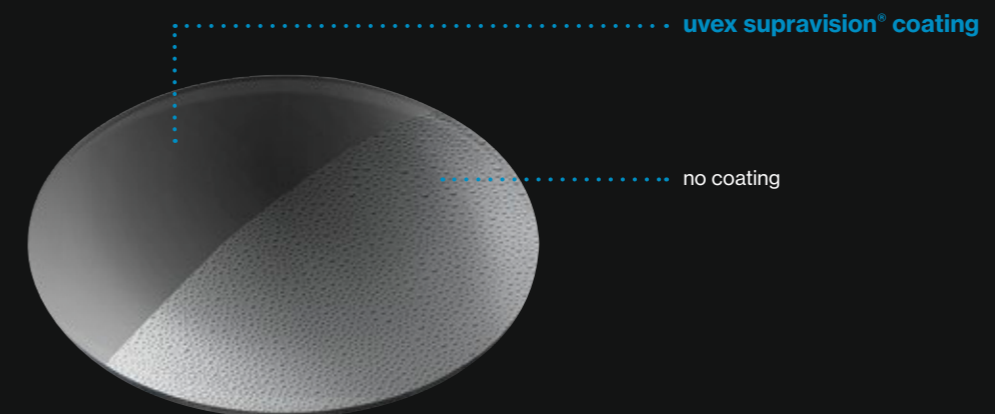

with decentring:
distortion-free view

without decentring:
distorted view

[lens types]

The perfect lens for every situation

100% ANTI FOG

[supravisión®]

Ultimate anti-fog coating

Fog-free vision every time. Thanks to a special surface treatment which doesn't affect the optical quality of the lens.