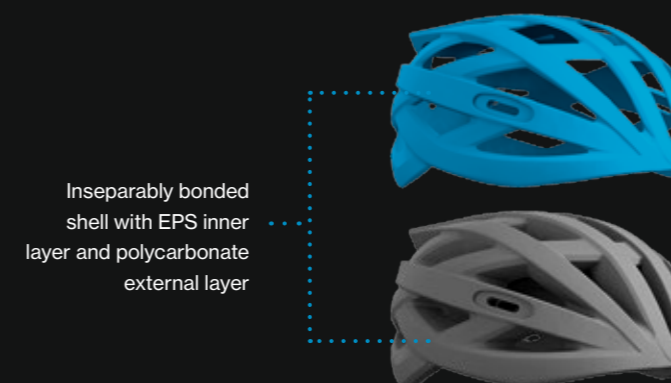

inmould technology

Protective EPS material is foamed directly into the polycarbonate shell. For a lightweight helmet with highest impact resistance. Perfect fusion of EPS inner layer and polycarbonate outer layer.