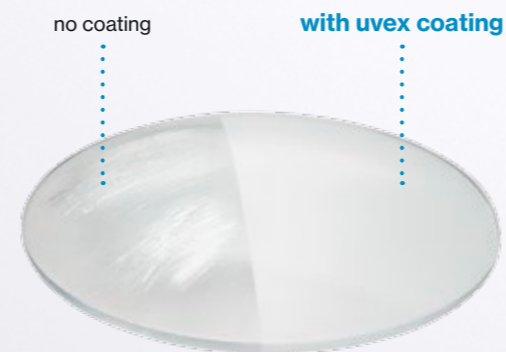

[easy to clean]

Clear vision all the time

Sweat, water, dirt – nothing which distorts can adhere. For clear vision in extreme conditions. This special coating makes lenses very easy to clean, hence the name: easy to clean.

[robust and scratch-proof]

Safety tested

Extremely durable, the polycarbonate lenses work in temperatures down to -40°C without any loss of mechanical strength. A special coating protects against damage, providing scratch resistance without impairing visibility, according to standard EN 1836. Highly scratch resistant outer lens (excludes mirror lenses).

[litemirror]

Extra protection mirror lenses

Mirrored lenses look trendy – while working hard. They offer extra protection from infrared rays. Reflecting them and keeping them away from the eyes.

[decentered lens technology]

Distortion-free vision

Distortions and curving in the field of view can easily lead to confusion on the slopes. uvex Class 1 injection moulded decentered lenses deliver clear, distortion-free vision in accordance with EN 174 and are designed for the toughest demands of sports.