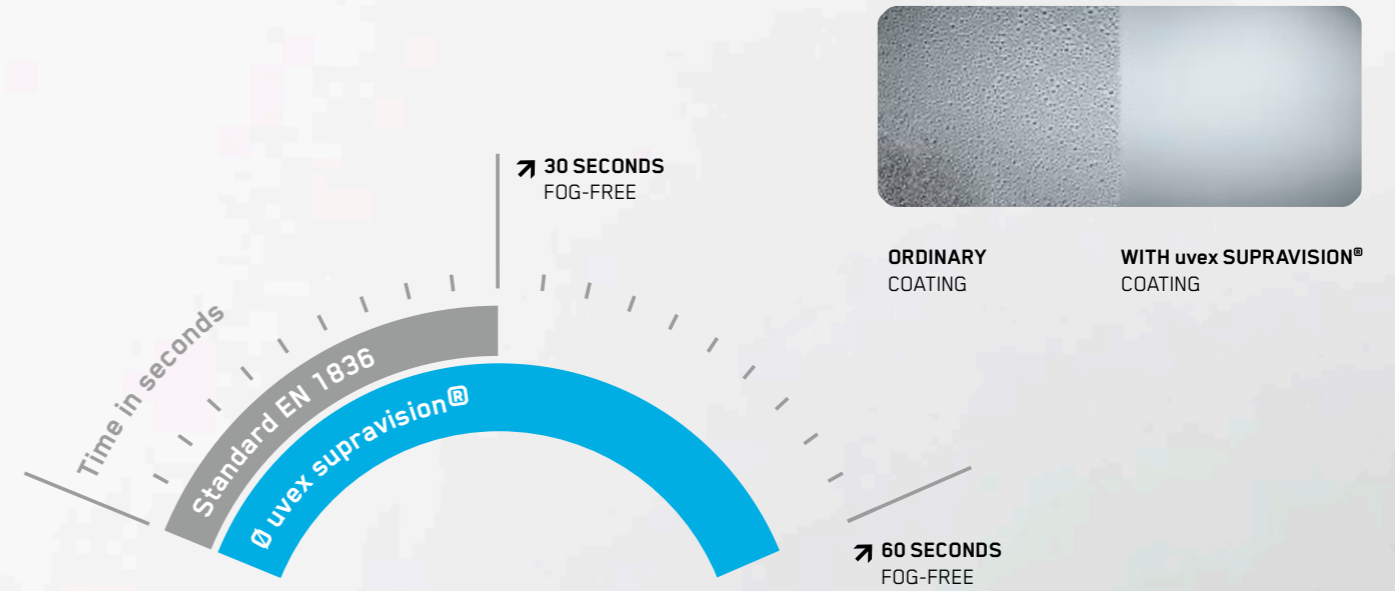

WITH DECENTRING:
DISTORTION-FREE VIEW

WITHOUT DECENTRING:
DISTORTED VIEW

uvex COMFORT TECHNOLOGY ↗

VARIOMATIC ↗

AUTOMATIC LENS SHADE FOR ALL WEATHER CONDITIONS

Now even faster, for greater protection. The latest generation of variomatic lenses react instantly to changing light conditions. Whether sun, cloud or rain, uvex variomatic technology automatically adjusts to the perfect shade. uvex sportstyle 202 race vario and uvex sportstyle 107 vario now come with uvex litemirror blue lens technology.

INTERCHANGEABLE LENS TECHNOLOGY ↗

A LENS FOR ALL EVENTS

uvex interchangeable lens technology means you can always have the right eyewear with the right lens. Special design makes it very easy to change lenses.

uvex SUPRAVISION® ↗

100% FOG-FREE VISION

Anti-fog coating is a special surface treatment which prevents the lens from fogging up. uvex supravision technology, our anti-fog treatment for eyewear lenses, does not affect the optical quality of the lens. Lens resistance to fogging, according to EN 1836.