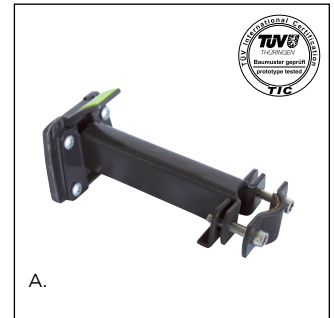

BASEASY-SYSTEM STANDARD HANDLEBAR STEM HOLDER

Standaard stuurpenhouder/Standard-Lenkerrohrhalter/Support de potence standard

Durable, easily mountable holder for handlebar stems from 22 - 25.4 mm Ø.

Degelijke, eenvoudig te monteren houder voor stuurpenen van 22 - 25,4 mm Ø.

Robuster, leicht zu montierender Halter für Lenkerrohre von 22 - 25,4 mm Ø.

Support solide et facile à monter pour potences de 22 à 25,4 mm Ø.

A. **BASEASY-SYSTEM**
STEM HOLDER EC
70123 anthracite

BASIL KF ADAPTER PLATE

Basil KF-Adapterplaat/Basil KF-Adapterplatte/Plaque d'adaptation Basil KF

Making smart and functional products is in our DNA. This is evident from the introduction of our developed KF Adapter Plate, which makes every detachable handlebar bag and basket compatible with the Klickfix holder.

Slimme en functionele producten maken zit in ons DNA. Dat bewijzen we met de introductie van deze ontwikkelde KF Adapterplaat: daardoor zijn alle afneembare stuurzakken en -manden voortaan *compatible* met de Klickfix-houder.

Die Herstellung intelligenter und funktionaler Produkte ist unser Metier. Das beweisen wir mit der Einführung dieser entwickelten KF-Adapterplatte, die dafür sorgt, dass alle abnehmbaren Lenkertaschen und -Körbe künftig mit der Klickfix-Halterung kombinierbar sind.

Fabriquer des produits astucieux et pratiques, c'est dans nos gènes. Nous le prouvons en introduisant la plaque d'adaptation KF : elle rend les sacoches et panier de guidon *compatibles* avec le support Klickfix.