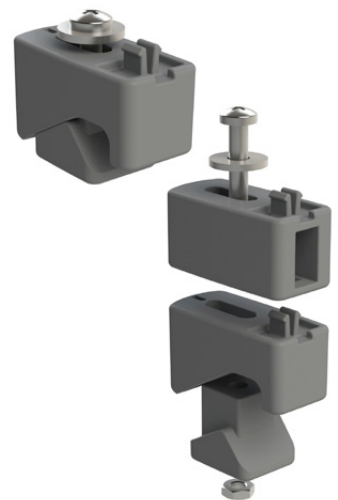

F. BASIL CENTO WSL SYSTEM

11205 black