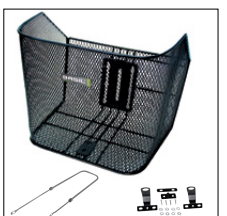

BASIL BOSTON XL

art. nr color
10220 black

system

70024 - 70026 BOSTON fixing set (included)

Front basket, extra large execution, steel, mesh, with fastening material for fixed mounting to steering head and with adjustable stay straight (330-530mm)

Fietsmand, extra grote uitvoering, ovaal, staal, fijnmazig, voorop, met bevestigingsmateriaal voor vaste montage aan balhoofd en met verstelbare voorvorkbeugel recht (330-530mm)

VR-Korb, extra große Ausführung, oval, Stahl, engmaschig, mit Befestigungsmaterial für Festmontage am Steuerkopf und mit verstellbarer Strebe gerade (330-530 mm)

Panier de vélo avant, extra grand, oval, acier, mailles fines, avec matière de fixation pour montage fixe à la tête de direction, avec tringle droit ajustable en long de 330-530