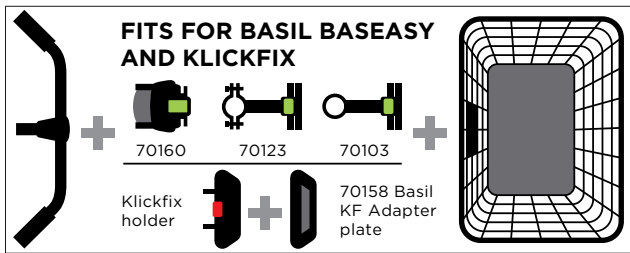

Der ultramoderne BasEasy Handlebar Holder (Lenkerhalter) für alle unsere abnehmbaren Fahrradkörbe und Lenkertaschen besitzt ein ansprechendes Design und zeichnet sich durch eine moderne Funktionalität aus: schnelle Montage, geeignet für Lenker mit Rohrdurchmessern von 22 - 31,8 mm, mit verstellbarem Winkel und einer zusätzlichen Sicherung auf dem Vorbau, womit er zu den stabilsten Lenkerhaltern auf dem Markt gehört. Einzigartig: der patentierte Halter kann durch die Montage mitgelieferter Teile auch mit E-Bike-Bedienungselementen wie dem Bosch®-Display kombiniert werden.

Le Baseasy Handlebar holder (fixation guidon) "state-of-the-art" destiné à l'ensemble de nos paniers pour vélos ainsi que nos sacoches de guidons amovibles est d'un design élégant et se caractérise par sa fonctionnalité moderne: montage rapide, adapté aux tubes de guidon d'un diamètre de 22 - 31,8 mm Ø, angle adaptable, le support a un verrouillage supplémentaire sur la cheville de guidon et/ou la tige de guidon si bien que celui-ci est l'un des plus stables sur le marché. Une caractéristique unique du support breveté est que, en le montant avec les pièces livrées, celui-ci peut être combiné avec les écrans de fonction des vélos E-bike tels que le Bosch® display.

62

REMOVABLE MOUNTING SYSTEMS

A. **BASIL BASEASY-SYSTEM HANDLEBARHOLDER**

70160 anthracite