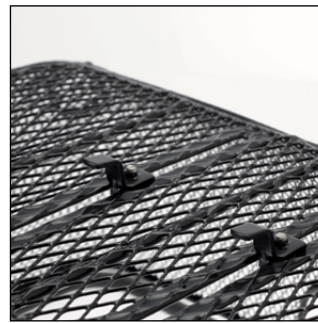

Het Basil Flex-systeem is een slimmere versie van het mandensysteem voor bagagedragers met klemveren (spring clamp system). Met verstelbare haken onder de mand past dit Flex-systeem op veel meer bagagedragers. Standaard op de manden Capri Flex, Capri Luxe II Flex, Corsica Luxe II Flex, Cadiz Flex, Cairo Luxe Flex, Concord XL Flex en Concord Luxe II Flex. Deze manden zijn niet geschikt voor bagagedragers zonder klemveer.

Das "Flex-System" von Basil ist eine intelligentere Version des Korbsystems für Gepäckträger mit Federklappe. Dank der verstellbaren Haken unter dem Korb ist das "Flex-System" für viel mehr verschiedene Gepäckträger geeignet. Es gehört zum Standardlieferumfang folgender Körbe: "Capri Flex", "Capri Luxe II Flex", "Corsica Luxe II Flex", "Cadiz Flex", "Cairo Luxe Flex", "Concord XL Flex" und "Concord Luxe II Flex". Diese Körbe sind nicht für Gepäckträger ohne Klemmfeder geeignet.

Le Flex-system de Basil est une version plus évoluée du système de paniers pour les porte-bagages équipés d'un crochet à ressort. Grâce à son crochet réglable placé sous le panier, le Flex-system s'adapte à une plus large gamme de porte-bagages. Il est standard sur les paniers suivants: Capri Flex, Capri Luxe II Flex, Corsica Luxe II Flex, Cadiz Flex, Cairo Luxe Flex, Concord XL Flex et Concord Luxe II Flex. Ces paniers ne conviennent pas aux porte-bagages dépourvus de crochet à ressort.