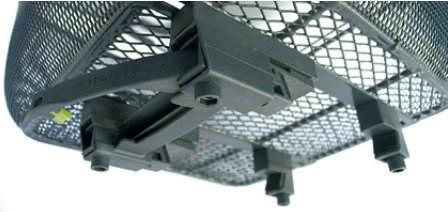

BASIL BASSOLID-SYSTEM

removable system

There are many types of luggage carriers, all differing in width, length, heightening elements, tube diameters, tube shapes, etc. And each year many new versions are introduced. Would it not be ideal if there were one system that could deal with (nearly) every luggage carrier... There is good news: such a system exists!

Our (patented) BasSolid system has been designed in such a way that it is adjustable in width, suits 6-20 mm Ø tube diameters and even fits tapering carriers with heightened backs. The system is pre-mounted and needs to be adjusted to the carrier width only once. A smartly designed handle activates a clever lever mechanism which allows the baskets to be clipped to a carrier quickly, firmly and 'blindly'. In addition, the system is provided with a lock. Baskets Catu, Cosa and Cento are equipped with the BasSolid system. The system has been TÜV approved.

Er bestaan veel soorten bagagedragers die allemaal van elkaar verschillen in breedte, lengte, verhogingen, buisdik-ten, vorm van de buizen, enz. Elk jaar komen er bovendien vele nieuwe uitvoeringen bij. Het zou ideaal zijn als er één systeem bestond dat met (bijna) elke drager raad weet. Goed nieuws, want dat systeem bestaat!

Ons (gepatenteerde) BasSolid-systeem is zo ontworpen dat het instelbaar is in breedte, geschikt is voor buizen van 6-20 mm Ø, en ook past op taps toelopende dragers met een verhoogde achterzijde. Het systeem is voorgemonteerd en hoeft alleen maar (éénmalig) even te worden afgesteld op de breedte van de drager. Met een fraai vormgegeven hendel wordt een slim hefboommechanisme in werking gezet, waardoor de manden snel, stabiel, en 'blind' op een drager worden geklikt. Bovendien is het systeem ook nog voorzien van een slot. De manden Catu, Cosa en Cento zijn uitgerust met het BasSolid-systeem. Het systeem is TÜV-gekeurd.

Es gibt viele Arten von Gepäckträgern, die alle mit Bezug auf Breite, Länge, Erhöhungen, Rohrdicken, Form der Rohre usw. unterschiedlich sind. Und jedes Jahr kommen viele neue Ausführungen hinzu. Es wäre ideal, wenn es ein System gäbe, das für (fast) jeden Gepäckträger geeignet ist... Die gute Nachricht ist: dieses System gibt es!

Unser (patentiertes) BasSolid-System ist so konstruiert, dass es in Breite verstellbar ist, geeignet ist für 6 bis 20mm Ø Rohre, auch für konisch zulaufende Träger mit einer erhöhten Rückseite. Das System ist vormontiert und braucht nur (einmalig) kurz auf die Breite des Gepäckträgers eingestellt zu werden. Mittels eines schön gestalteten Bedienungshebels wird ein intelligenter Mechanismus in Gang gesetzt, wodurch die Körbe schnell, stabil und problemlos auf den Gepäckträger "geklickt" werden. Das System ist außerdem noch versehen mit einem Schloss. Die Körbe Catu, Cosa und Cento sind mit dem BasSolid-System ausgerüstet. Das System ist TÜV geprüft.