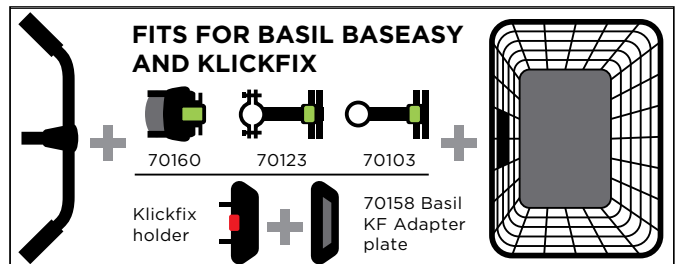

REMOVABLE MOUNTING SYSTEMS

BASIL KF ADAPTER PLATE
70158 anthracite