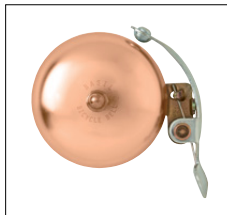

BASIL PORTLAND BELL

art. nr color
50420 brass
50421 alu natural
50422 alu rosé

The original classic, 55mm Ø, upgrade for your bicycle

De originele klassieke bel, 55mm Ø, juweel voor op de fiets

Der original klassische Klingel, 55mm Ø, Schmuckstück für aufs Fahrrad

a sonnette originelle classique, une addition à votre vélo