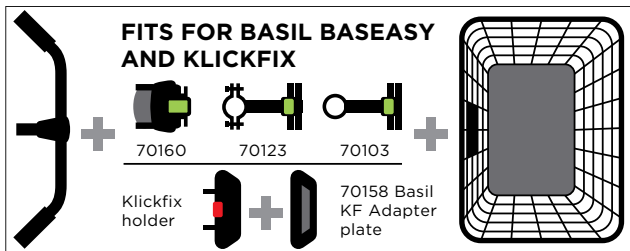

### A. BASIL BOTTLE BASKET

11160	black
11158	pastel green
11197	soft pink
11157	lemon yellow
11198	lavender
11156	salmon orange

B.

B.

B.

**REMOVABLE MOUNTING SYSTEMS**

**B. BASIL BASIMPLY EC FLOWER**

10191	black
10192	silver
10193	white