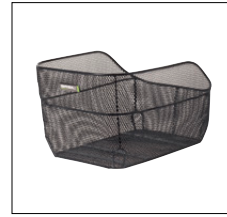

BASIL CENTO HIGH

art. nr color
11191 titanium

Rear designbasket, extra high, steel, mesh, fixed mounting on luggage carrier (including fixing material), slanted frontside, strengthened frame, basket is placed lengthwise on luggage carrier

Design mand, extra hoog, staal, fijnmazig, achterop, vaste montage op bagagedrager (inclusief bevestigingsmateriaal), afgeschuind, verstevigd frame, mand wordt in lengterichting op bagagedrager bevestigd

HR-Design-Korb, extra hoch, Stahl, engmaschig, feste Montage auf Gepäckträger (inkl. Befestigungsmaterial), abgeschrägt, stabiler Rahmen, Korb wird in Fahrtrichtung befestigt

Design panier arrière, extra haut, acier, mailles fines, avec matière de fixation pour montage fixe au porte-bagages, un côté biseauté, cadre extra solide, panier est placé dans le sens de la longueur