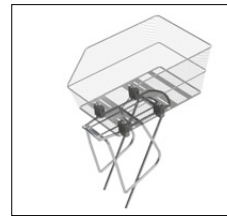

BASIL CENTO WSL

art. nr color
11205 black

Rear basket, steel, mesh, permanent mounting with patented WSL-system, easy assembly, adjustable in width and length, also fit for carrier racks with raised or lowered front/backside, compatible with many E-bikes baggedragers

Fietsmand, staal, fijnmazig, achterop, vaste montage dmv gepatenteerd WSL-system, eenvoudige montage, breedte/lengte instelbaar, past ook op dragers met verhoogde voor/achterzijde, geschikt voor zeer veel E-bikes baggedragers

HR-Korb, Stahl, engmaschig, feste Montage mit patentiert WSL-system, leichte Montage, Breite und Länge verstellbar, passt auch auf erhöhte vor/hinterseite, kompetent für viele E-bikes Gepäckträger

Panier de vélo arrière, mailles fines, montage permanent par système patenté WSL, montage facile, largeur et longueur amovible, aussi compatible avec porte-bagages avec côté avant et arrière enlevé, apt pour la majorité des portes-bagages