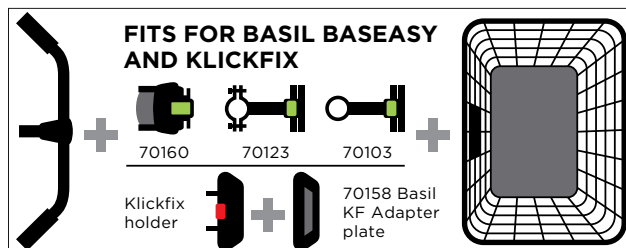

REMOVABLE MOUNTING SYSTEMS