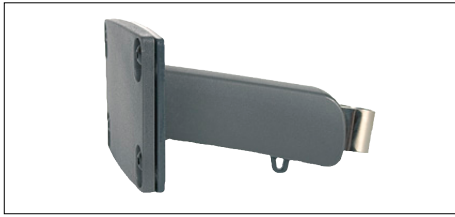

BASIL PERMANENT-SYSTEM II HANDLEBAR STEM HOLDER/HEAD TUBE HOLDER

art. nr color
70104 anthracite
permanent system

- innovative permanent (non-removable) mounting system
- on handlebar stem or head tube
- perfectly suitable for use in combination with adjustable handlebars!
- can be mounted quick as lightning by means of a free supplied Basil socket spanner and a premounted part on basket or bag
- mounting of stainless-steel band: quick & stylish & strong & firm as a rock
- stainless-steel band for 22-26 mm Ø handlebar stems are standard
- stainless-steel bands are also available for 25-30 mm, 31-35 mm and 36-40 mm Ø, which makes the handlebar stemholder also suitable for mounting to a head tube (up to 40 mm)!
- minimum required free height on tube: 38 mm
- extending in 3 safe fixed positions (for long Ahead and child's seat)
- extra fastening point for guiding handlebar cables (so that these are not in the way)
- beautifully designed synthetic cover, carefully finished
- very stable and solid, TÜV-approved
- innovatief permanent (niet-afneembaar) bevest.systeem
- op stuurpen of balhoofdbuis
- perfect voor gebruik in combinatie met verstelbare sturen!
- razendsnel te monteren door middel van gratis meegeleverde Basil-dopsleutel en voorgemonteerd gedeelte aan de mand of tas
- RVS-band montage: snel & stijlvol & sterk & muurvast
- standaard geleverd met RVS-band voor 22 tot 26 mm Ø stuurpen
- er zijn ook RVS-banden verkrijgbaar voor buizen van 25-30 mm, 31-35 mm en 36-40 mm Ø, daarmee is de stuurpenhouder ook geschikt voor montage aan een balhoofdbuis (tot 40 mm)!
- minimaal benodigde vrije hoogte op buis: 38 mm
- uitschuifbaar in 3 veilige vaste standen (t.b.v. lange voorbouw en kinderzitje)
- speciaal bevestigingspunt voor geleiding van stuurkabels (zodat deze niet in de weg zitten)
- fraaie design kunststof behuizing, verzorgde afwerking
- zeer stabiel en degelijk, TÜV-gekeurd

- innovatives Befestigungssystem für Festmontage
- am Lenkerrohr oder Steuerkopfrohr
- perfekt geeignet für Benutzung in Kombination mit verstellbaren Lenker!
- schnell zu montieren mittels kostenlos mitgelieferten Basil-Steck schlüssels und ein Teil vormontiert am Korb oder Tasche
- Edelstahlband Montage: schnell & stilvoll & stark & völlig fest
- standard geliefert mit Edelstahlband für 22-26 mm Ø Lenkerrohre
- Edelstahlbänder erhältlich für Rohre von 25-30 mm, 31-35 mm und 36-40 mm Ø, dadurch ist der Lenkerrohrhalter auch geeignet für Montage an einem Steuerkopfrohr (bis 40mm)!
- minimal benötigte freie Höhe am Rohr: 38 mm
- ausziehbar in drei festen Positionen (für langen Vorbau und Kindersitz)
- extra Kabelfixierungöse; hält Kabel weg vom Einrastpunkt
- modernes design Kunststoff-Gehäuse, gepflegte Verarbeitung
- sehr stabil und gediegen, TÜV-approved