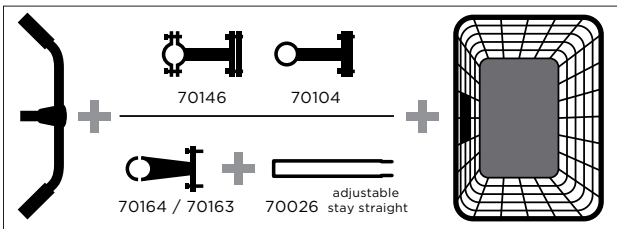

PERMANENT MOUNTING SYSTEMS