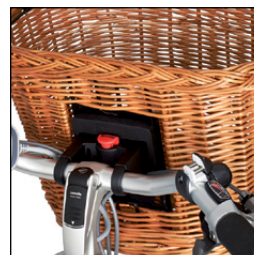

REMOVABLE MOUNTING SYSTEMS