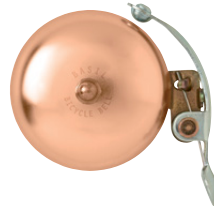

A. BASIL PORTLAND
MESSENGER
+ pouch with raincover

17607	dark blue	16/20L
17608	crème	16/20L
17609	dark red	16/20L

B. BASIL PORTLAND
BELL BRASS

50420	copper	55mm Ø
50421	alu	55mm Ø
50422	alu rosé	55mm Ø