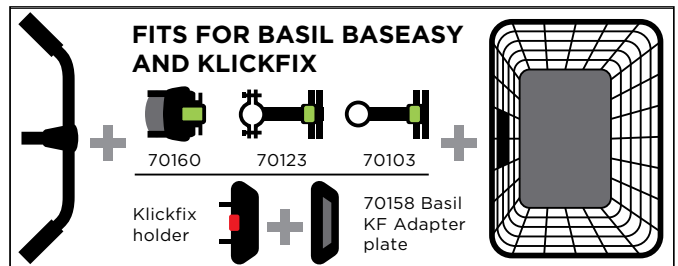

BASEASY-SYSTEM STANDARD HANDLEBAR STEM HOLDER

Standaard stuurpenhouder/Standard-Lenkerrohrhalter/Support de potence standard

Durable, easily mountable holder for handlebar stems from 22 - 25.4 mm Ø.

Degelijke, eenvoudig te monteren houder voor stuurpenen van 22 - 25,4 mm Ø.

Robuster, leicht zu montierender Halter für Lenkerrohre von 22 - 25,4 mm Ø.

Support solide et facile à monter pour potences de 22 à 25,4 mm Ø.

A. **BASEASY-SYSTEM**
STEM HOLDER EC
70123 anthracite

BASIL KF ADAPTER PLATE

Basil KF-Adapterplaat/Basil KF-Adapterplatte/Plaque d'adaptation Basil KF

Making smart and functional products is in our DNA. This is evident from the introduction of our developed KF Adapter Plate, which makes every detachable handlebar bag and basket compatible with the Klickfix holder.

Slimme en functionele producten maken zit in ons DNA. Dat bewijzen we met de introductie van deze ontwikkelde KF Adapterplaat: daardoor zijn alle afneembare stuurzakken en -manden voortaan *compatible* met de Klickfix-houder.

Die Herstellung intelligenter und funktionaler Produkte ist unser Metier. Das beweisen wir mit der Einführung dieser entwickelten KF-Adapterplatte, die dafür sorgt, dass alle abnehmbaren Lenkertaschen und -Körbe künftig mit der Klickfix-Halterung kombinierbar sind.

Fabriquer des produits astucieux et pratiques, c'est dans nos gènes. Nous le prouvons en introduisant la plaque d'adaptation KF : elle rend les sacoches et panier de guidon *compatibles* avec le support Klickfix.