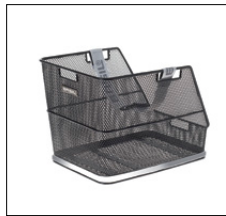

BASIL CLASS

art. nr color
11204 black
W 37,5 x D 27 x H 30,5 cm

Rear schoolbag basket, steel, mesh, fixed mounting on luggage carrier (including fixing material), slanted frontside, with removable belt to secure the bag, safety reflection around

Schoolltas fietsmand, staal, fijnmazig, achterop, vaste montage op bagagedrager (inclusief bevestigingsmateriaal), afgeschuind, met afneembare band om de tas te zekeren, veilige reflectie rondom

HR-Schultaschenkorb, Stahl, engmaschig, feste Montage auf Gepäckträger (inkl. Befestigungsmaterial), abgeschrägt, mit abnehmbarem Band um die Tasche zu sichern, Sicherheitsreflexion rundherum

Panier arrière pour sac d'écolier, acier, mailles fines, avec matière de fixation pour montage fixe au porte-bagages, un côté biseauté, avec bandoulière amovible de ranger la sacoche en toute sécurité, réflexion de sûreté tout autour