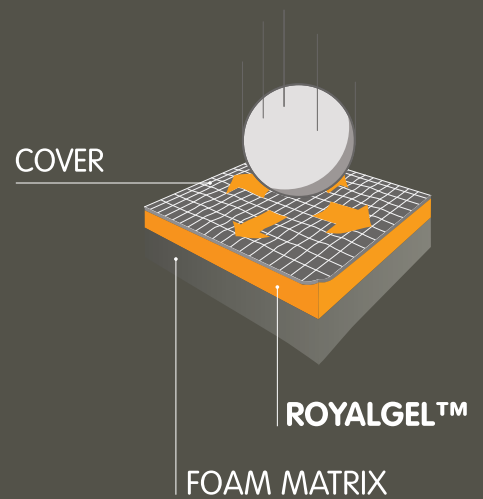

### BECOZ

UNISEX

CODE 5290DE1A091M8

SIZES L 260 mm / W 226 mm / W 800 g

PRICE € 59,90

Lookin combines a refreshed design in addition to the visible Royalgel™. These saddles are sealed with Royal Vacuum Light (RVL) technology that makes them water resistant.