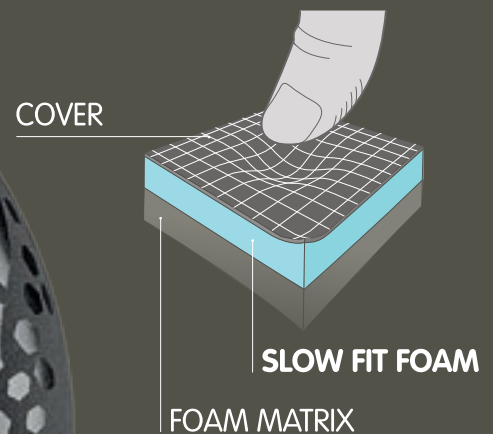

### JOURNEY

 UNISEX

CODE 5169UECA58698

SIZES L 275 mm / W 251 mm / W 835 g

PRICE € 39,90

*Classic*

Affordable comfort is found in our Classic line, manufactured to Selle Royal standards to guarantee a first-class saddle. This line utilizes Royalgel™ in most models, an exclusive polyurethane gel that delivers superior comfort by reducing peak pressures in the sensitive areas by up to 40%, some models are padded with Slow Fit Foam, a memory foam that molds to rider's body.