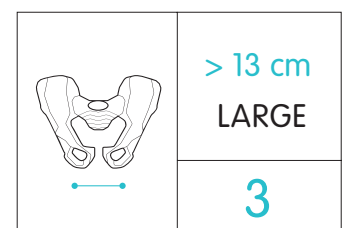

MEASUREMENT STEPS

1 FIND YOUR RIDING POSITION

2 DETERMINE YOUR ISCHIAL VARIATION

Reset the gel pad.

Sit at 90° and apply pressure.

Find the centres of the two ischial impressions and add together the two numbers. The result is your ischial distance.

example:
5cm+7cm=12cm