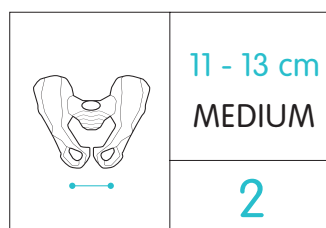

MEASUREMENT STEPS

1 FIND YOUR RIDING POSITION

2 DETERMINE YOUR ISCHIAL VARIATION

Reset the gel pad.

Sit at 90° and apply pressure.

Find the centres of the two ischial impressions and add together the two numbers. The result is your ischial distance.

example:
5cm+7cm=12cm