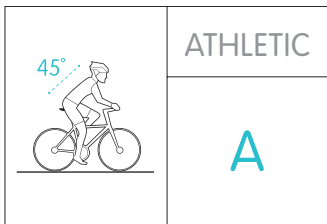

MEASUREMENT STEPS

1 FIND YOUR RIDING POSITION