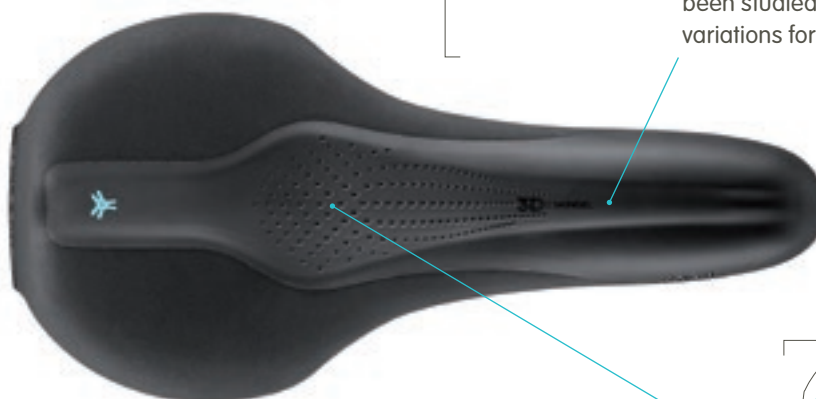

CENTRAL RESERVOIR

Indentation in the saddle middle whose shape and dimensions have been studied to correspond to ischial variations for greater comfort.