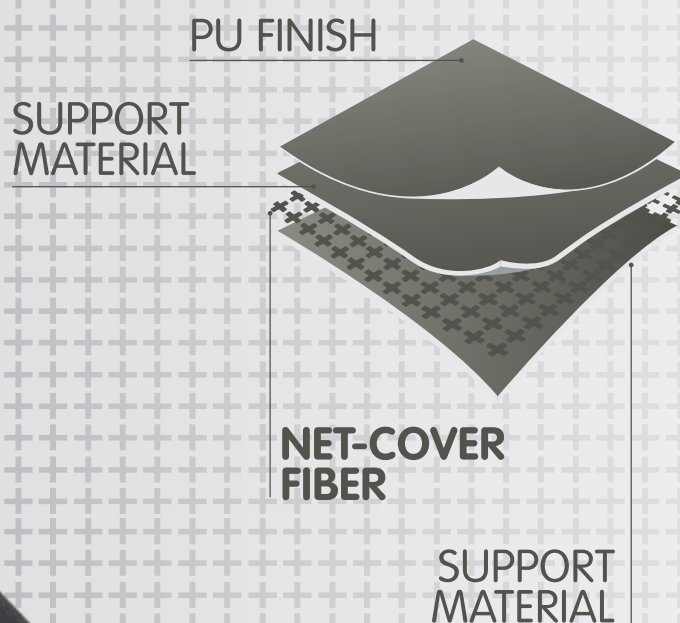

STRENGTEX

The ultra resistant material