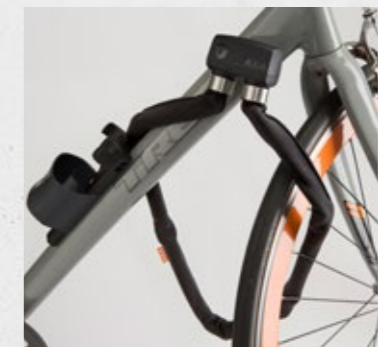

**AXA
FOLDABLE
SERIE**

- Includes bracket
- Key service

Foldable 600
59800295SB
• Colour: grey
• Length 95 cm
• Shackle ø 6 mm
€ 44,95

Foldable 800
59800495SB
• Colour: grey
• Length 100 cm
• Shackle ø 8 mm
• Sold Secure approved
€ 54,95

Foldable 1000
59800595SB
• Colour: grey
• Length 105 cm
• Shackle ø 10 mm
• ART2, Varefakta, SBSC, and Sold Secure approved
€ 79,95

**AXA
NEWTON**

- Includes bracket
- Key service

Newton FL90K
59504095SB
• Colour: black
• Length 90 cm
€ 56,95

**AXA
FOLDABLE
SERIE**

- ART2 approved version (1000 serie)
- Easy to use
- Light
- Strong