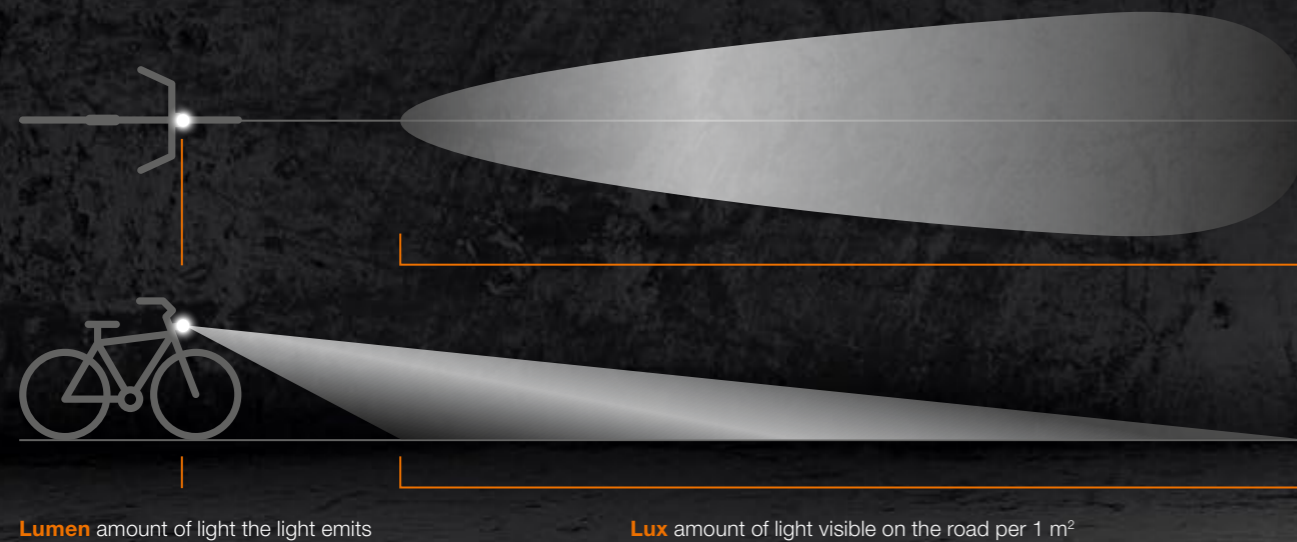

BIKE LIGHTS

In the AXA product range brochure different terms are used to term product features. In order to be able to make a good estimate of the product you need, it is therefore useful to know what these terms means. Below you can find a brief description of some product features.

What is the difference between Lux and Lumen?

In the lighting industry, there are two terms that can be used to indicate the brightness of a light, namely *Lux* and *Lumen*.

But what is the difference between them?

The difference between Lux and Lumen is the way the amount of light is measured. Lumen is the amount of light which the light emits from the source per time unit, regardless of where the light radiates. Lux, on the other hand, is the amount of light that falls on a surface, for example on a square meter.

At AXA lighting products the number of Lux is always mentioned. This term gives information on how much light is shining on the road and so how much sight you experience: extra safe!