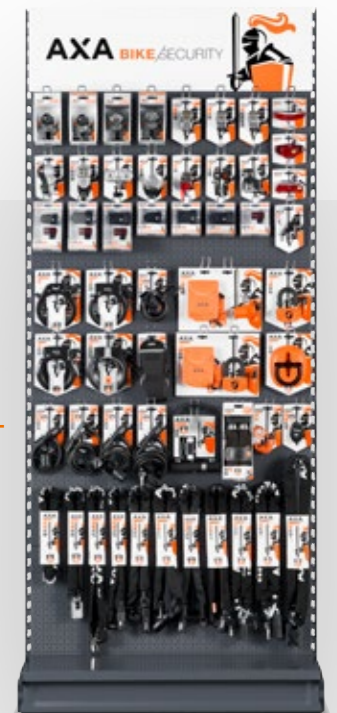

Newton ProMoto+ 4
59536395SS
• Length 160 cm
• Shackle ø 10,5 mm
• ART 4 star rating
€ 99,95

Newton ProMoto+ 4
59536295SS
• Length 130 cm
• Shackle ø 10,5 mm
• ART 4 star rating
€ 92,95

Newton ProMoto+ 4
59506195SS
• Length 100 cm
• Shackle ø 10,5 mm
• ART 4 star rating
€ 77,95

Newton ProMoto+ 2
59506295SS
• Length 100 cm
• Shackle ø 9 mm
• ART 2 star rating
€ 51,95

ProCarat 130
59004296SS
• Length 130 cm
• Shackle ø 10,5 mm
• ART 4 star rating
€ 82,95

ProCarat 105
59003996SS
• Length 105 cm
• Shackle ø 10,5 mm
• ART 4 star rating
€ 72,95

AXA PROCARAT

- ART approved
- Also suitable as motor/scooter lock
- Key service
- With strong neoprene sleeve

MOTOR & SCOOTER LOCKS

AXA PRODISC & PROBLOCK

- ART approved
- Key service

Prodisc
59500195SC
• Shackle ø 17 mm
• ART 4 star rating
€ 47,45

Prodisc Set
59500295SC
• Shackle ø 17 mm
• Cable length 120 cm
• ART 4 star rating
€ 51,95

Problock Set
59500395SC
• Pen ø 16 mm
• Cable length 120 cm
• ART 4 star rating
€ 51,95

AXA ACCES- SORIES

Wall/floor Anchor
59500595SC
• Mounting on wall or floor
• For indoor and outdoor use
• Shackle ø 14 mm
• ART 4 star rating
€ 51,95

Reminder Cable
59500495SC
• Don't forget your disc lock
• Cable length 120 cm
€ 5,45

AXA MOTORBIKE & SCOOTER

Special shelf for complete and compact range of motorbike & scooter locks

For information or to contact one of our retail specialists:
+31 (0)318 536 220 or info.axa.bike@allegion.com