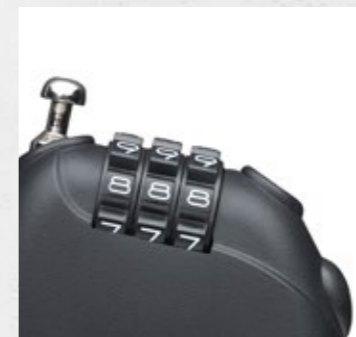

AXA ROLL

- Automatic click-in
- 3-digit personal code