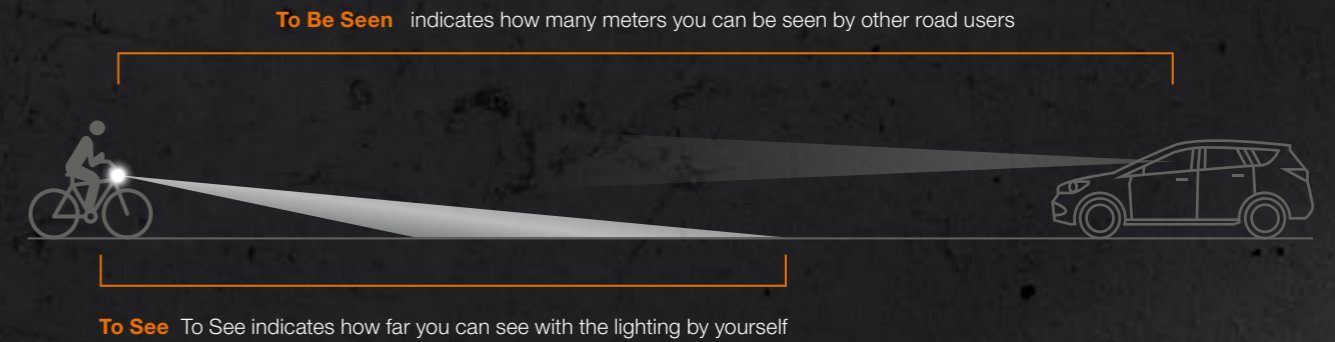

BIKE LIGHTS

In the AXA product range brochure different terms are used to term product features. In order to be able to make a good estimate of the product you need, it is therefore useful to know what these terms means. Below you can find a brief description of some product features.

What is the difference between Lux and Lumen?

In the lighting industry, there are two terms that can be used to indicate the brightness of a light, namely *Lux* and *Lumen*.

But what is the difference between them?

The difference between Lux and Lumen is the way the amount of light is measured. Lumen is the amount of light which the light emits from the source per time unit, regardless of where the light radiates. Lux, on the other hand, is the amount of light that falls on a surface, for example on a square meter.

At AXA lighting products the number of Lux is always mentioned. This term gives information on how much light is shining on the road and so how much sight you experience: extra safe!