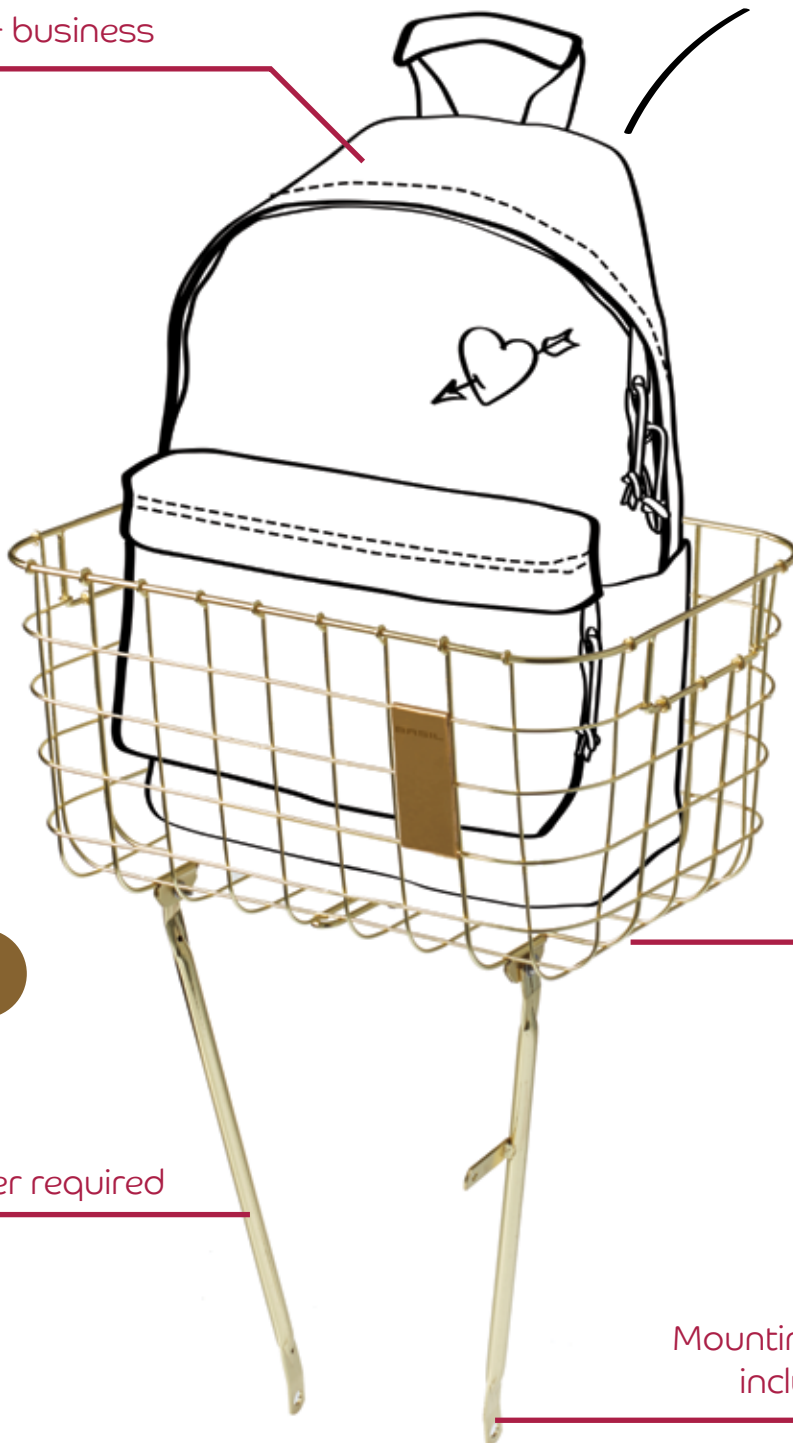

Basil Robin

Whatever the latest 'happening', you're sure to be there. A dance festival in the park. A pop-up club in the old port district. And you'll be spinning there. How do you carry your new DJ set? On your bike of course, in your super-strong Robin basket. Available in gold, silver, black and pink. That's got to be music to your ears!

Suited for school & business

Built to carry!

Smart & stylish

Popular wire design

Mounting kit included