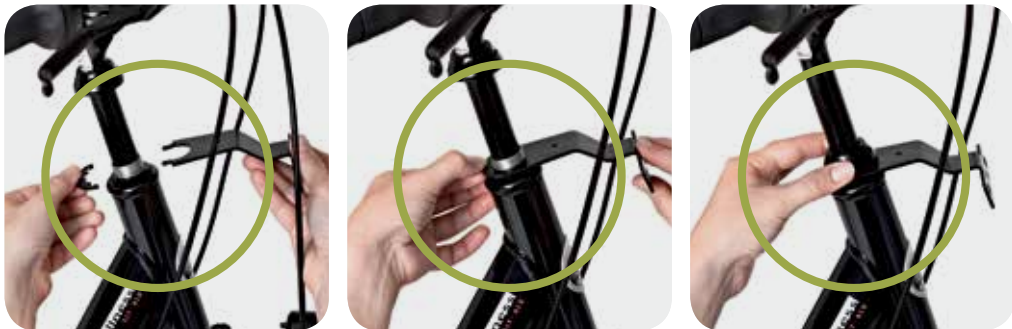

Permanent Systems

70146 70104
70164 / 70163 70026 adjustable stay straight

A. PERMANENT-SYSTEM II
HANDLEBAR STEM HOLDER EC

70146 anthracite

Permanent System 2 luxury handlebar stem & head tube holder

Designer holder for permanent mounting on handlebar stem or head tube. Extendable in three positions, allowing a basket to be fitted even on bicycles with a child's seat or Ahead. Standard delivery with stainless steel bands suitable for tubes from 22 – 26 mm Ø. Additional stainless steel bands are available for tubes from 26 – 40 mm Ø.

70110 25-30 mm Ø
70111 31-35 mm Ø
70112 36-40 mm Ø

Two Piece **Head Tube Holder**

The head tube holder is the traditional method for mounting a basket on a bicycle. However, it requires disassembling the handlebars and cables. Basil has developed a clever solution by means of the patent-
 ed two part head tube holder. The holder is easy and quick to install, and it's still safe and stable.
 Included with Boston XL. Available in two sizes: 22 mm and 25.4 mm Ø.