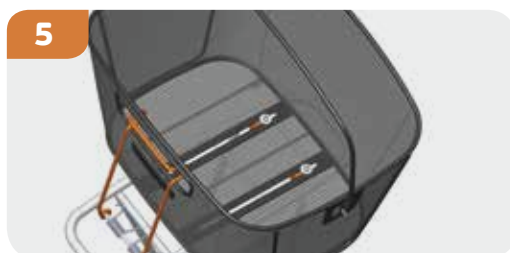

11225 black

Basil **Clever System**

What makes our Clever System so clever?

Whether you want to conveniently take your Bold basket with you into a shop or to firmly mount it to your carrier rack: Clever does what you want it to do. It's one single system that can be used in two ways. The removable option works with a spring clamp. Simply push the two hooks of your basket onto your carrier and fixate the spring clamp onto it. The permanent system works with an extra set of hooks that are included in the Clever pack. Mount the extra hooks to the basket and turn the pre assembled hooks 180 degrees. Then clasp the four hooks around the diagonal carrier bar and fasten the four accompanying bolts firmly in place. Well done, you clever shrew. Now just stow and go.

QUICK RELEASE

PERMANENTLY MOUNTED

BasEasy System

For removable bags and baskets

Basil has developed a variety of holders for safely and securely mounting removable baskets on the handlebars. Different mounting points, and possible 'obstacles' such as a child's seat, have been taken into consideration. The different types of flexible BasEasy holders make it possible to mount a basket on every type of bicycle, including mountain bikes, folding bikes and E-bikes. In addition, the innovative Carrier Rack enables any bag with equipped with a Hook On System, such as shoulder bags, shopping bags and laptop bags, to be carried on the front of the bicycle.