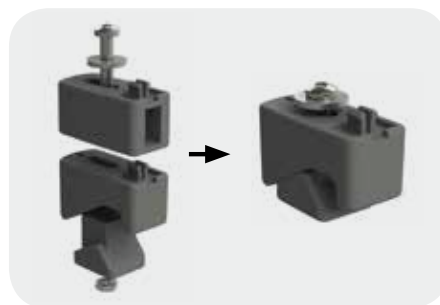

Basil WSL System

The patented WSL system ensures perfect mounting of our basket. The system consists of 4 ingenious feet that allow the basket to be mounted onto a wide range of luggage carriers in a safe and stable manner. The system is universal, the width and length can be adjusted, it fits onto various diameters of luggage carrier frames, it can be used in conjunction with batteries in the luggage carrier (E-bikes). Optional: it can be supplied with heightening elements that also allow the basket to be fitted onto carriers with raised fronts or backs.