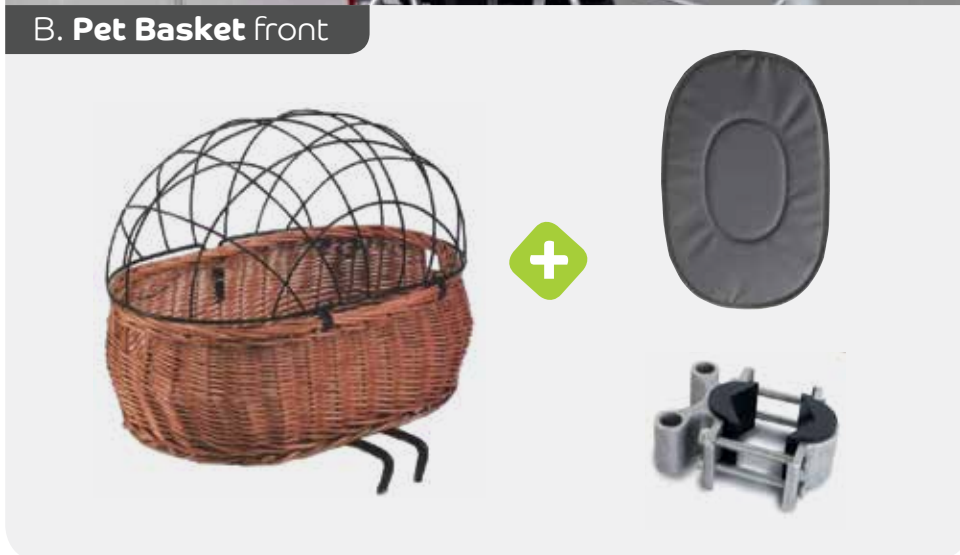

**A. BASIL PASJA SYSTEM
SENNA REAR BASKET
+ CUSHION**

54015 Pasja 40 cm

54016 Pasja 45 cm

54017 Pasja 50 cm

**+ BASIL PASJA SPACE FRAMES
(SOLD SEPARATELY)**

74025 Pasja 40 cm

74021 Pasja 45 cm

74026 Pasja 50 cm

**B. BASIL PLUTO FRONT BASKET
+ CUSHION + SPACE FRAME
(SOLD SEPARATELY)**

53007 varnished natural

73007 Pluto space frame

C. BASIL DAVOS

15003 nature

D. BASIL DENVER

15011 nature

E. BASIL DETROIT

15021 nature

F. BASIL SWING

15046 nature

G. BASIL BASIMPLY WICKER

13022 nature

H. BASIL DUBLIN

15008 nature