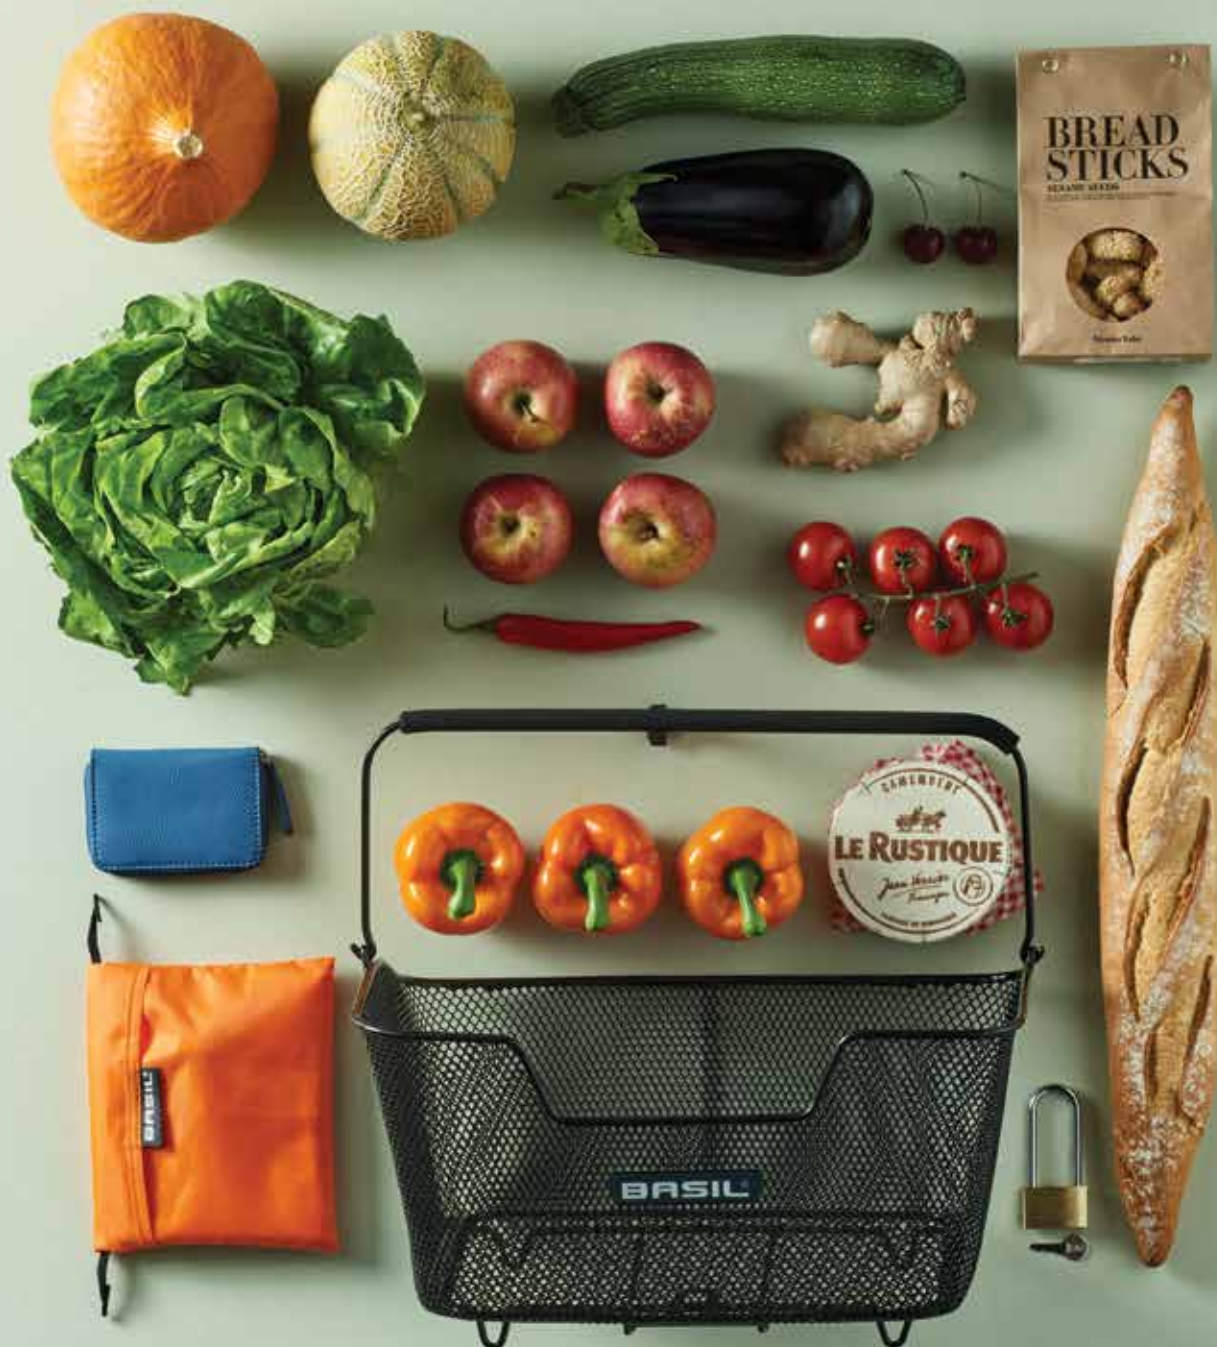

Small

C. BASIL **BOLD S**, BICYCLE BASKET

11210 black

What's in the basket?
Lot's of basilicious..

Beware, for I am in a
winning mood today

Basil Basket Accessories

Check out these funky features. The coloured elastic cords hold your belongings in place, while the rain cover helps you to keep them dry and safe. Don't forget your foldable shopper. And off you go. You tiger.