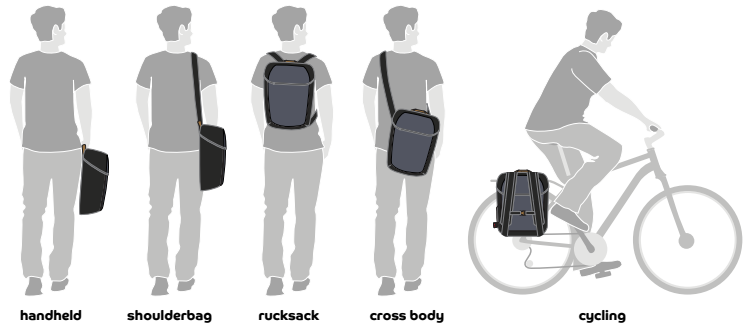

Essential

-THE ESSENTIAL COLLECTION-

You can put all kinds of stuff in it for a great day out, relaxing on your bike. A rug, a sandwich, a thermos bottle of coffee, your camera, you name it. Or you use it to carry your groceries on your regular Wednesday afternoon visit to the market. Whatever the case may be, a bag from the Essential Collection is incredibly versatile and always gives you the space to do what you enjoy. Each and every one of the well-known bags from the Essential Collection have become classics because of their excellent quality combined with an elegant, timeless design. And now we have added a new line: Miles. With a minimalistic, modern design and 100% waterproof.

Hurray, looking forward to the other **12 places to visit**

Basil Miles

New

There is so much to discover by bicycle. Hidden villages in the Dordogne. Impressive views in the Belgian Ardennes region, with a drink on the terrace of your hotel at night. And even closer to home there are probably many lovely spots you have on your bucket list. Whatever the case may be, you like to travel in style. Which makes the Miles series your ideal travel companion.

See, that is the good thing about Miles: you can carry your bag the way you want. As a handbag, a rucksack, across your shoulder, cross-body ... and of course you can just attach it to your bike. So many options, doesn't that make you happy?