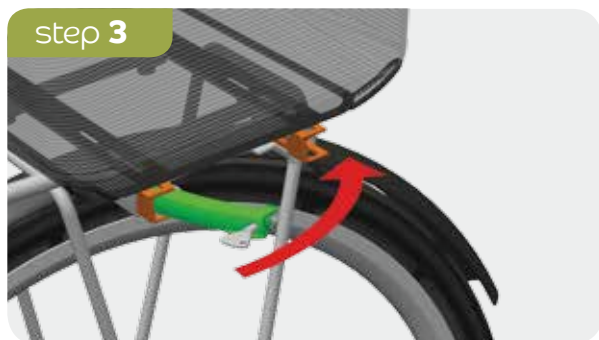

Basil BasSolid System

This system allows baskets to be fixed firmly to the luggage carrier with one easy move. It fits on E- bikes, includes a lock for extra security and comes with heightening elements for bikes with back lights that are higher than the luggage carrier. The following baskets are equipped with the Bassolid system: Cento BasSolid, Catu for luggage carriers 11-18 cm width.