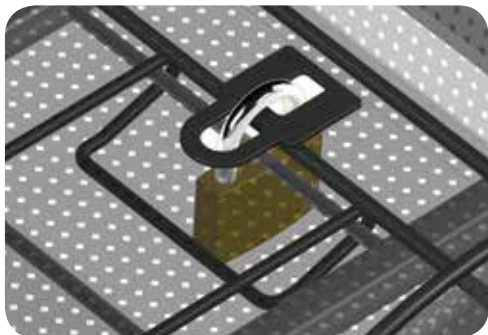

Basil Base L

Basil Base M