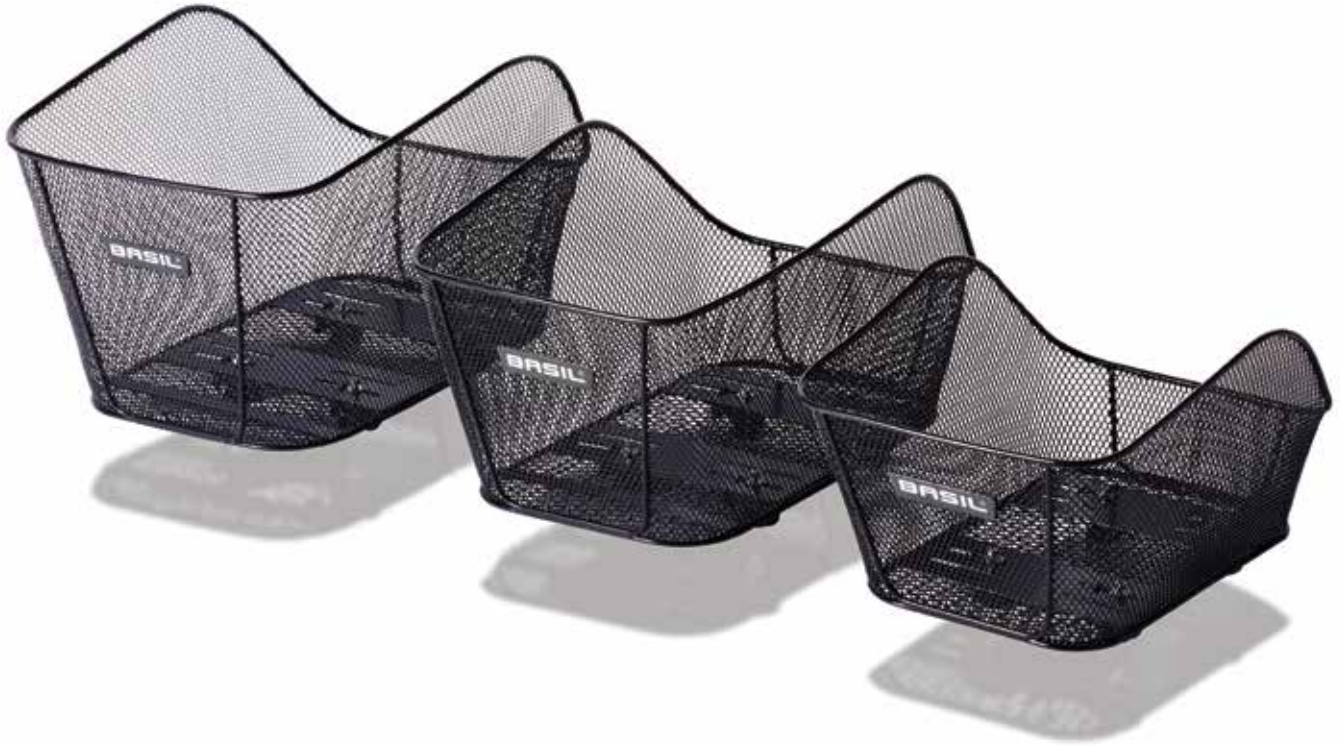

Design lovers, the new State of the art,