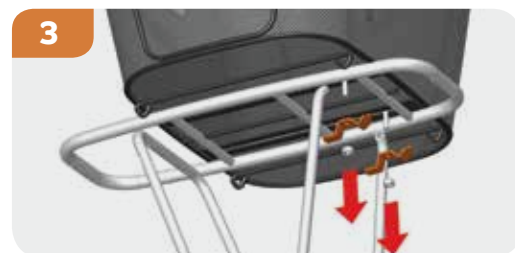

11225 black

Basil **Clever System**

What makes our Clever System so clever?

Whether you want to conveniently take your Bold basket with you into a shop or to firmly mount it to your carrier rack: Clever does what you want it to do. It's one single system that can be used in two ways. The removable option works with a spring clamp. Simply push the two hooks of your basket onto your carrier and fixate the spring clamp onto it. The permanent system works with an extra set of hooks that are included in the Clever pack. Mount the extra hooks to the basket and turn the pre assembled hooks 180 degrees. Then clasp the four hooks around the diagonal carrier bar and fasten the four accompanying bolts firmly in place. Well done, you clever shrew. Now just stow and go.

QUICK RELEASE

PERMANENTLY MOUNTED

BasEasy System

For removable bags and baskets

Basil has developed a variety of holders for safely and securely mounting removable baskets on the handlebars. Different mounting points, and possible 'obstacles' such as a child's seat, have been taken into consideration. The different types of flexible BasEasy holders make it possible to mount a basket on every type of bicycle, including mountain bikes, folding bikes and E-bikes. In addition, the innovative Carrier Rack enables any bag with equipped with a Hook On System, such as shoulder bags, shopping bags and laptop bags, to be carried on the front of the bicycle.