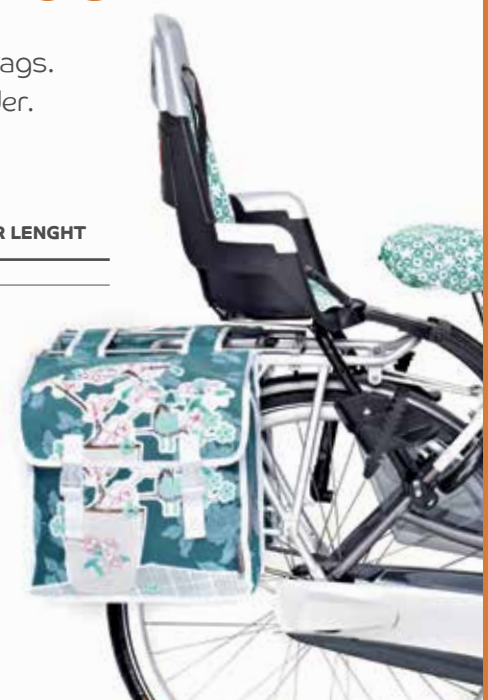

C. CARRIER EXTENDER LENGHT

70119	silver