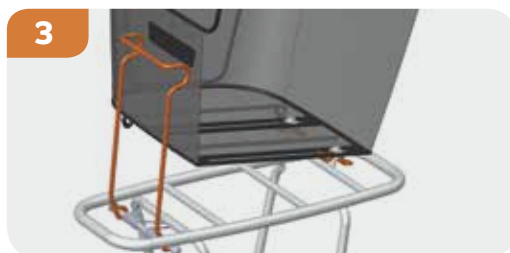

QUICK RELEASE