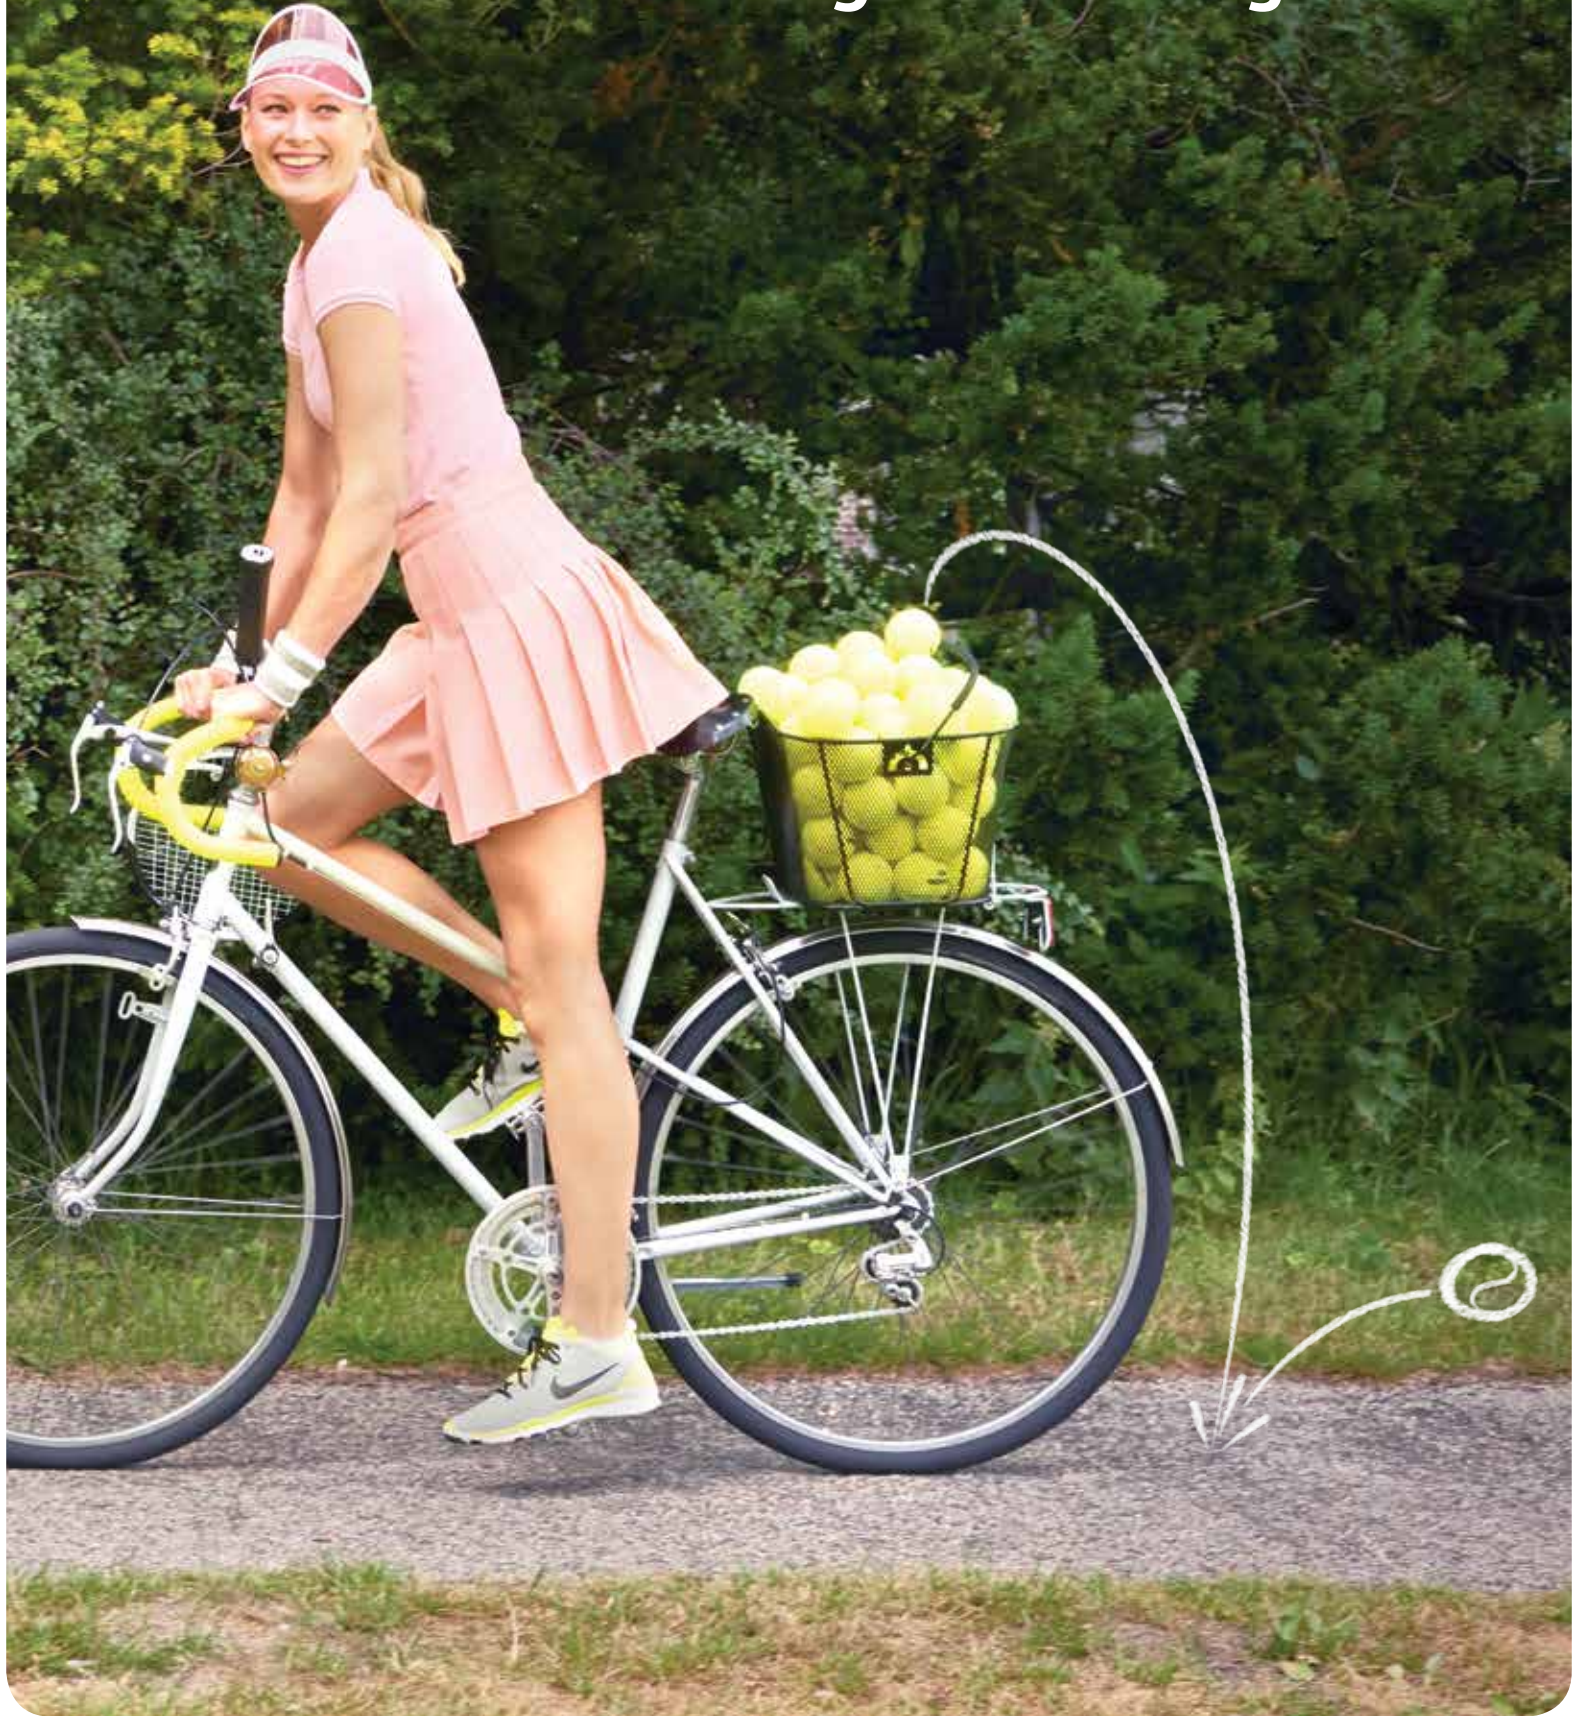

Small

C. BASIL **BOLD S**, BICYCLE BASKET

11210 black

What's in the basket?
Lot's of basilicious..

Beware, for I am in a
winning mood today

Basil Basket Accessories

Check out these funky features. The coloured elastic cords hold your belongings in place, while the rain cover helps you to keep them dry and safe. Don't forget your foldable shopper. And off you go. You tiger.