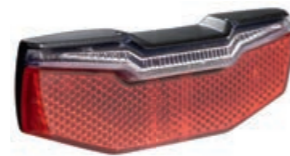

NEW

BlueLine Steady 80mm

93961695SC

- Compatible with 6V e-bike battery
- Mounting distance 80 mm
- 600m to be seen

€ 11,95