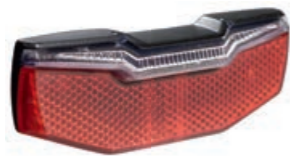

AXA BLUELINE

- LED lighting
- Light guide technique
- Steady light function
- German (StVZO) approval

NEW

BlueLine Steady 50mm

93961495SC

- Compatible with 6V e-bike battery
- Mounting distance 50 mm
- 600m to be seen

€ 11,95